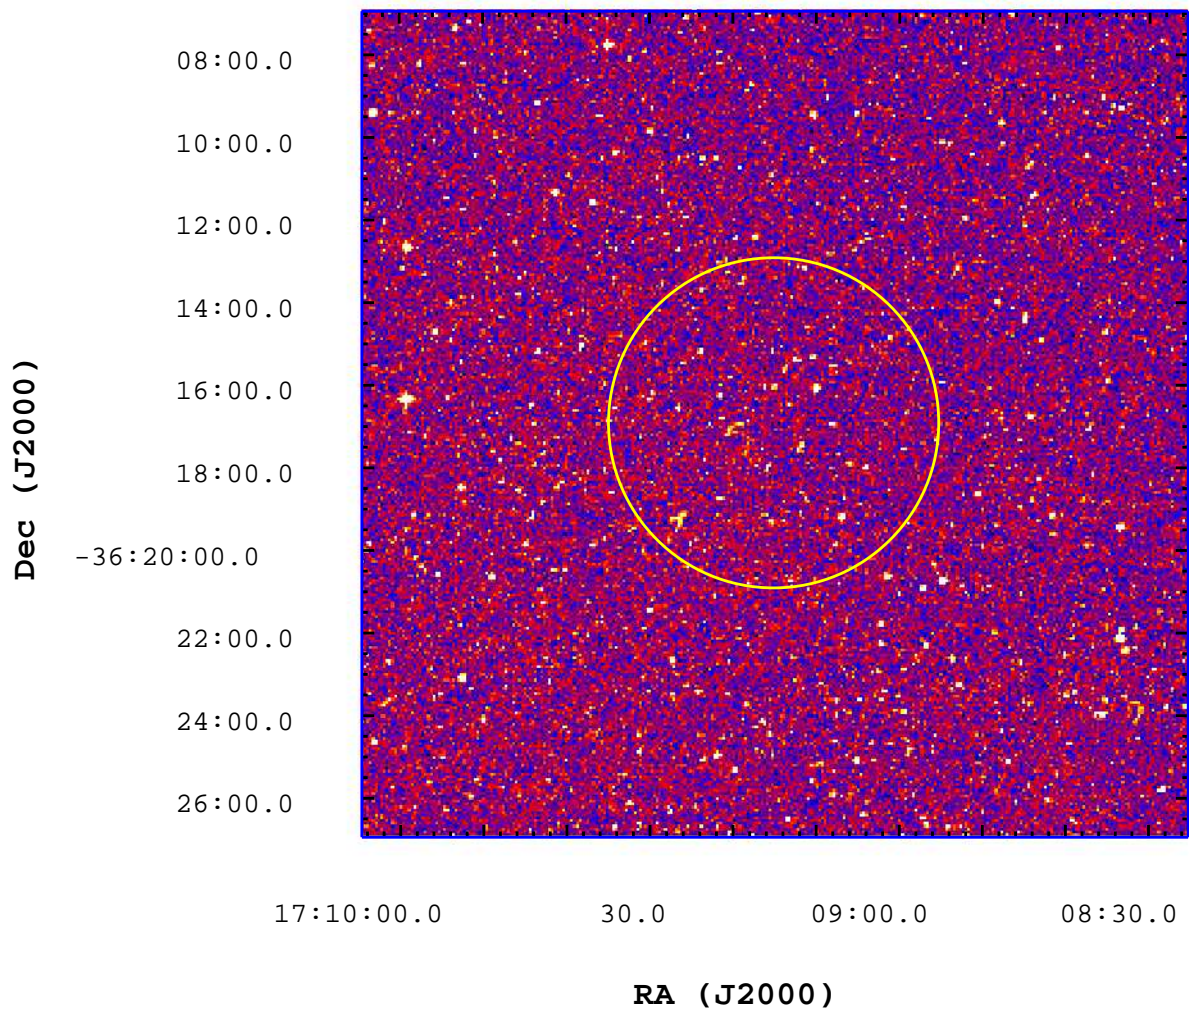

UVOT Finding Chart

OBSID 00522245000 / DATE-OBS 2012-05-14T17:08:33.2

2000

2500

3000

3500