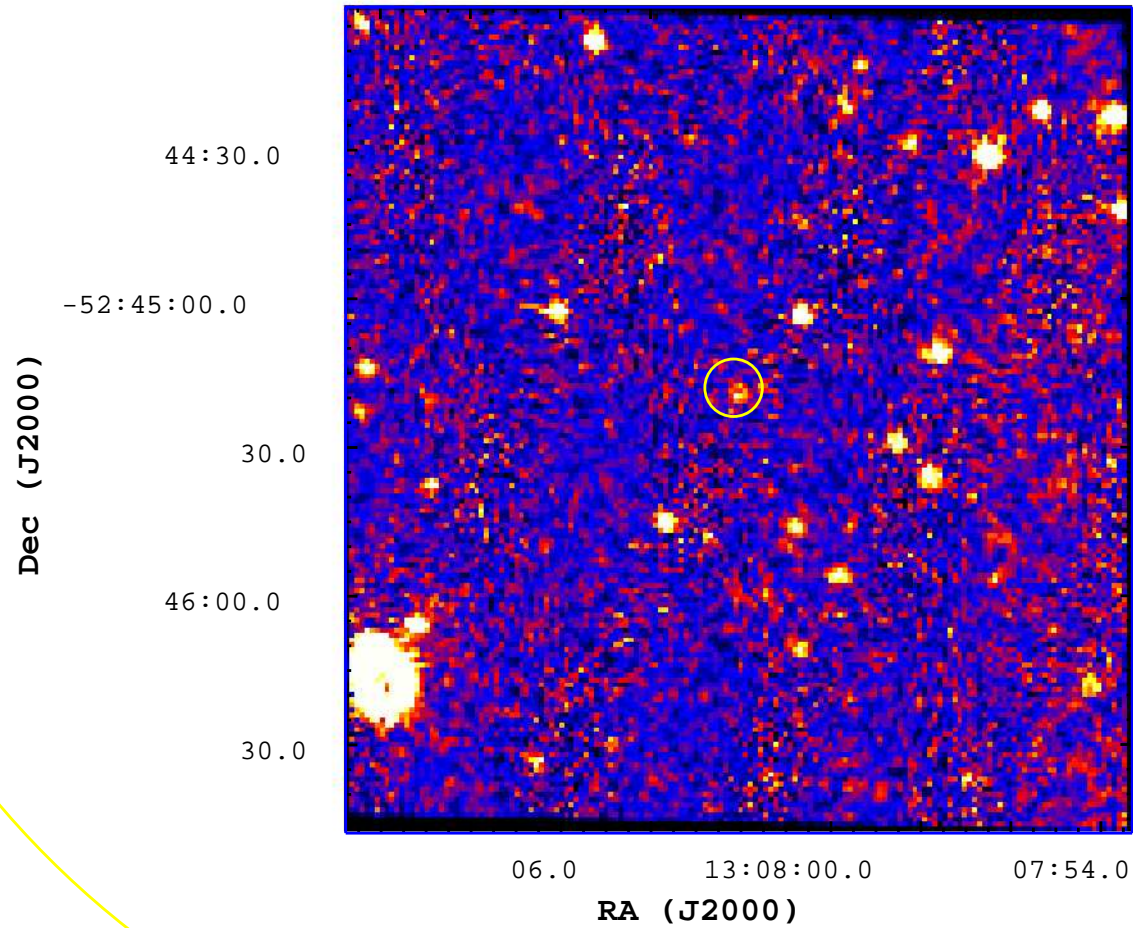

# UVOT Finding Chart

OBSID 00522586000 / DATE-OBS 2012-05-21T09:12:42.7

1 2 3 4 5 6 7 8 9 10