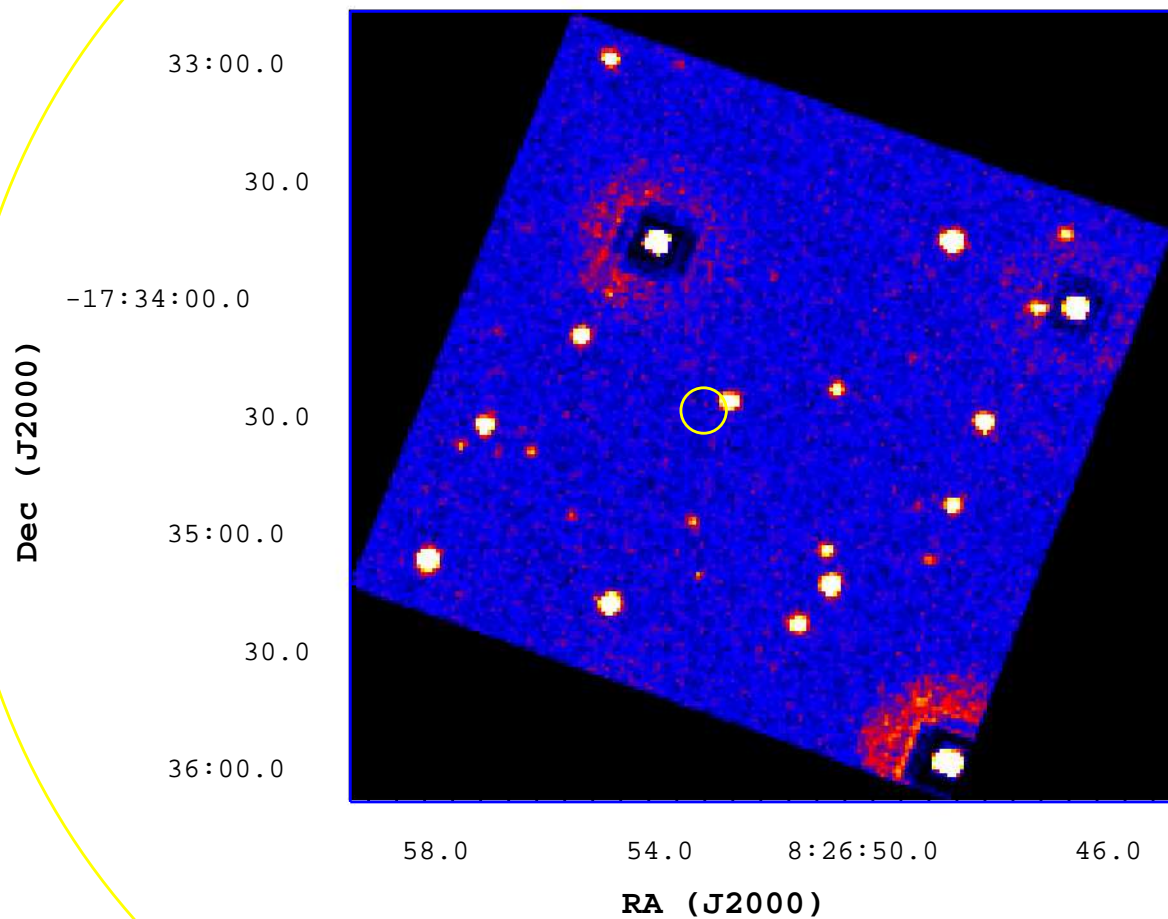

UVOT Finding Chart

OBSID 00524128000 / DATE-OBS 2012-06-12T02:07:55.8

5

10

15

20

25

30