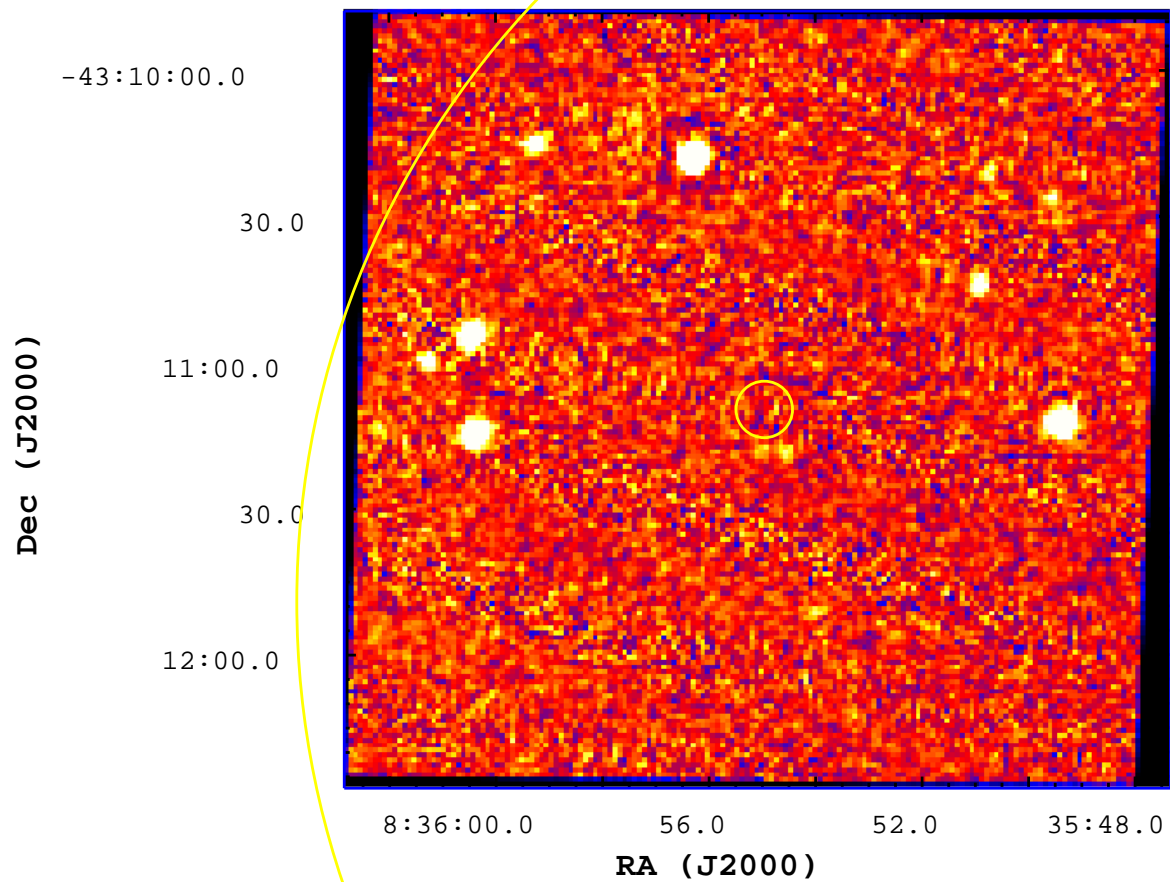

# UVOT Finding Chart

OBSID 00525261000 / DATE-OBS 2012-06-27T23:47:22.7

5

10

15

20

25