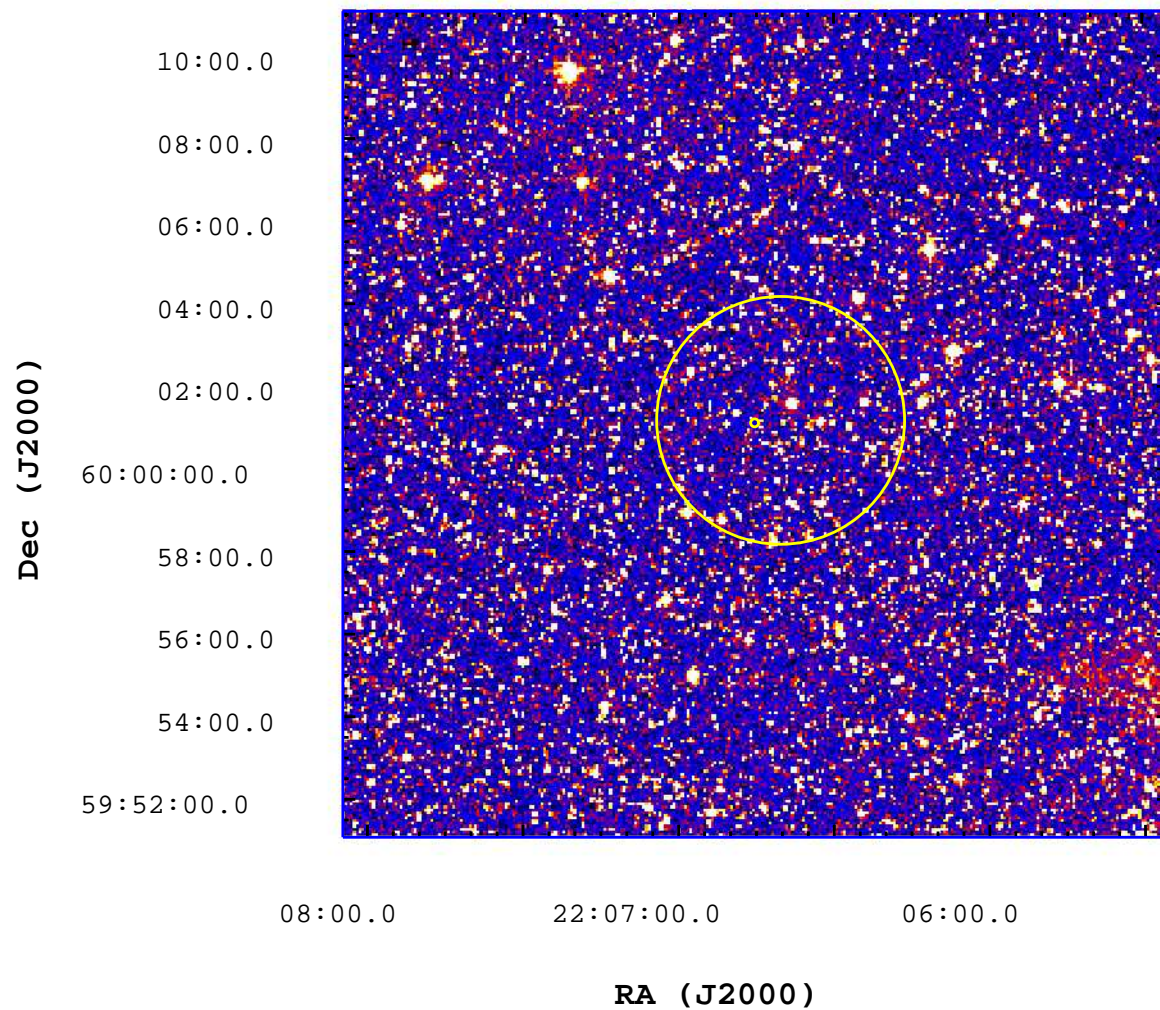

# UVOT Finding Chart

OBSID 00526270000 / DATE-OBS 2012-07-11T03:25:35.6

2500

3000

3500

4000

4500

5000