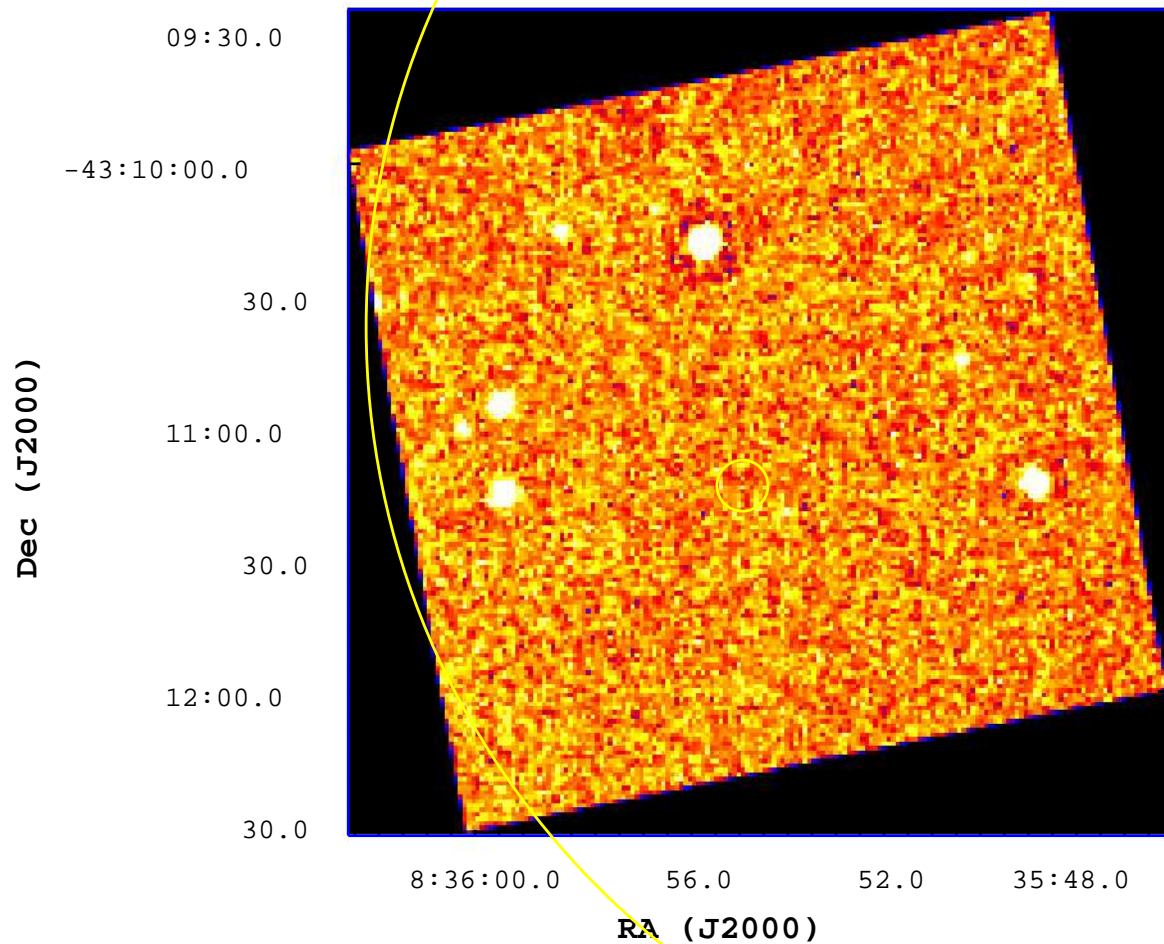

UVOT Finding Chart

OBSID 00526273000 / DATE-OBS 2012-07-11T05:09:12.9

5

10

15

20

25

30