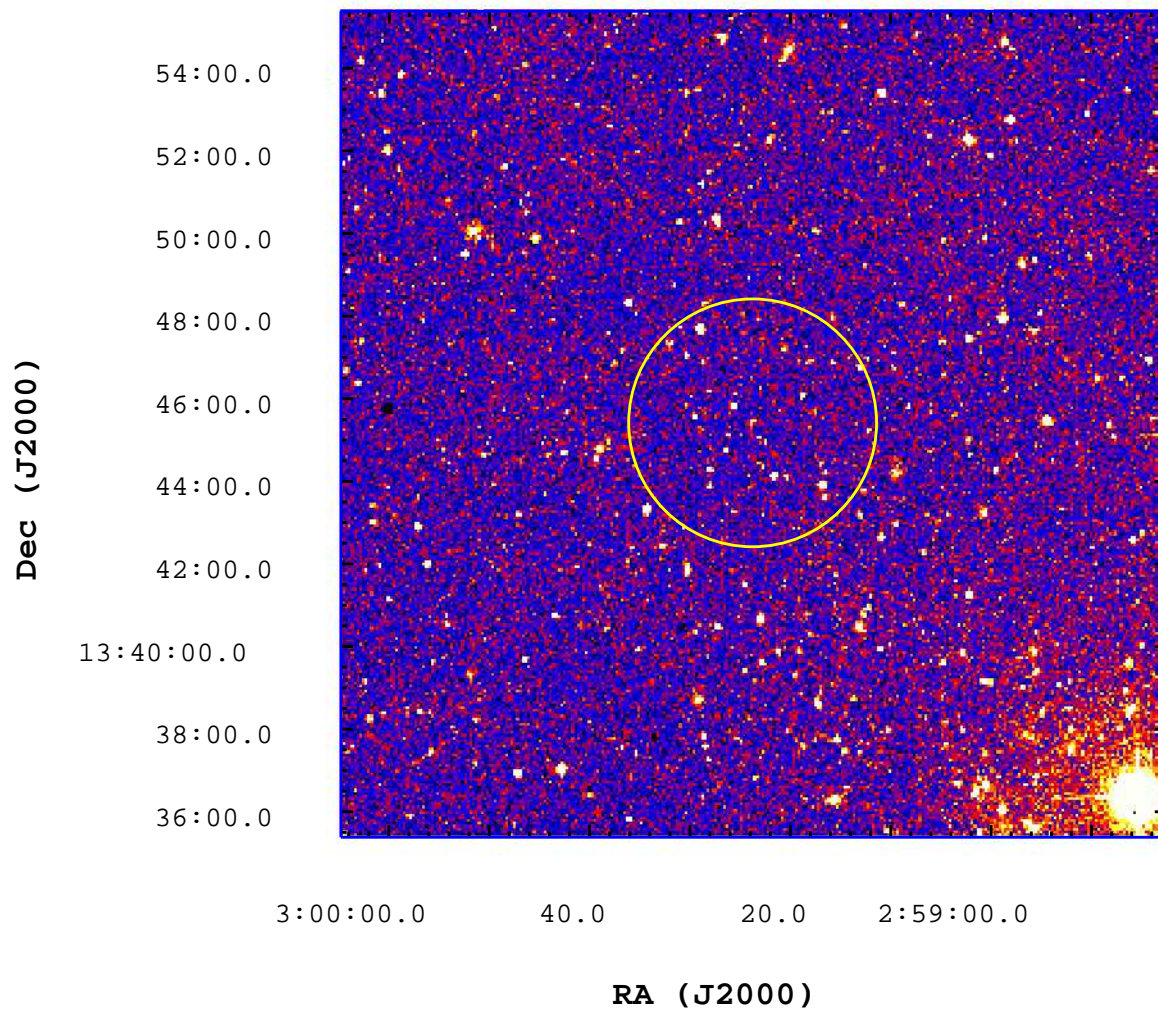

# UVOT Finding Chart

OBSID 00529486000 / DATE-OBS 2012-08-02T08:15:38.9

2500

3000

3500

4000

4500

5000