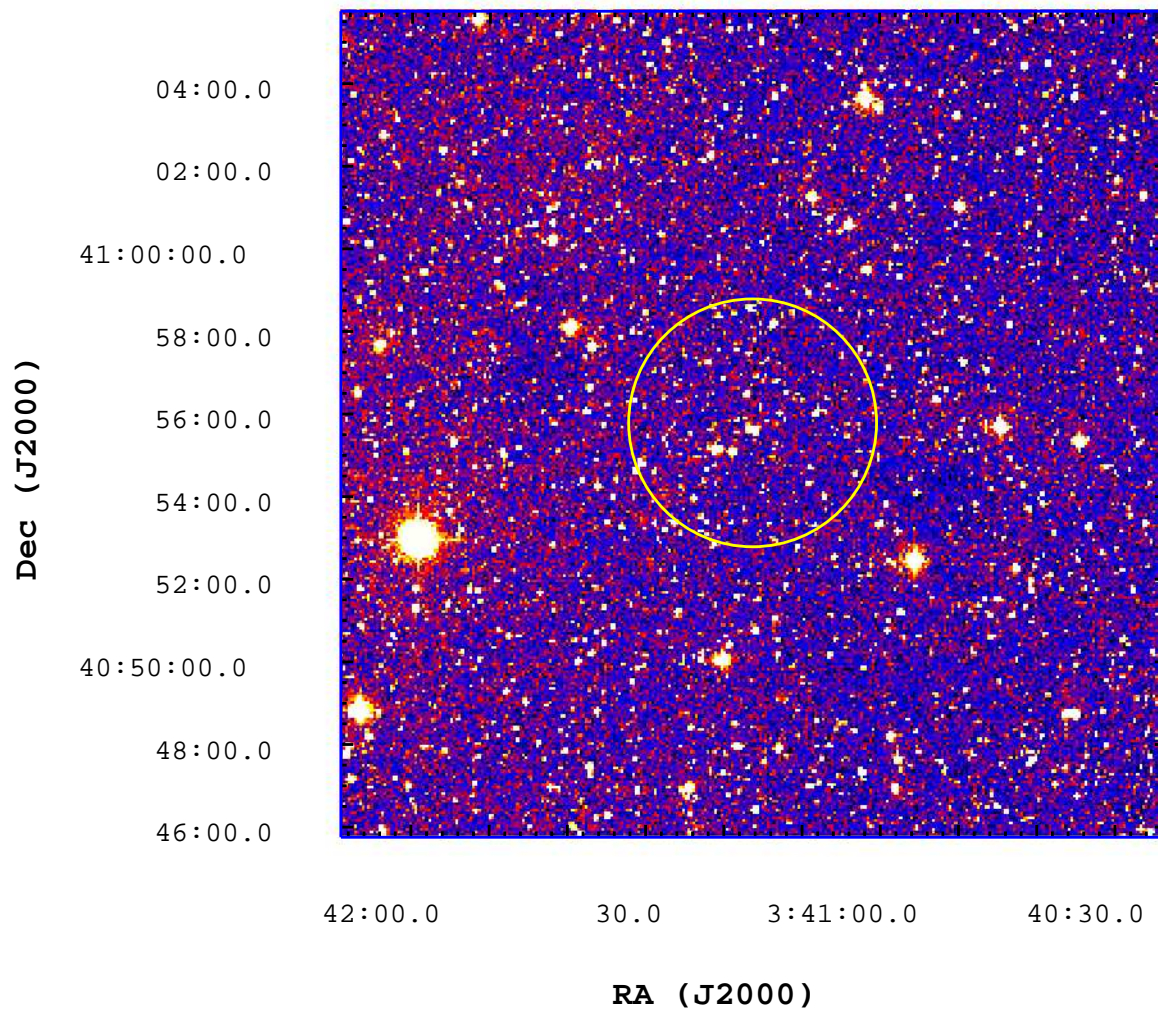

UVOT Finding Chart

OBSID 00530214000 / DATE-OBS 2012-08-06T17:37:58.0

2500

3000

3500

4000

4500