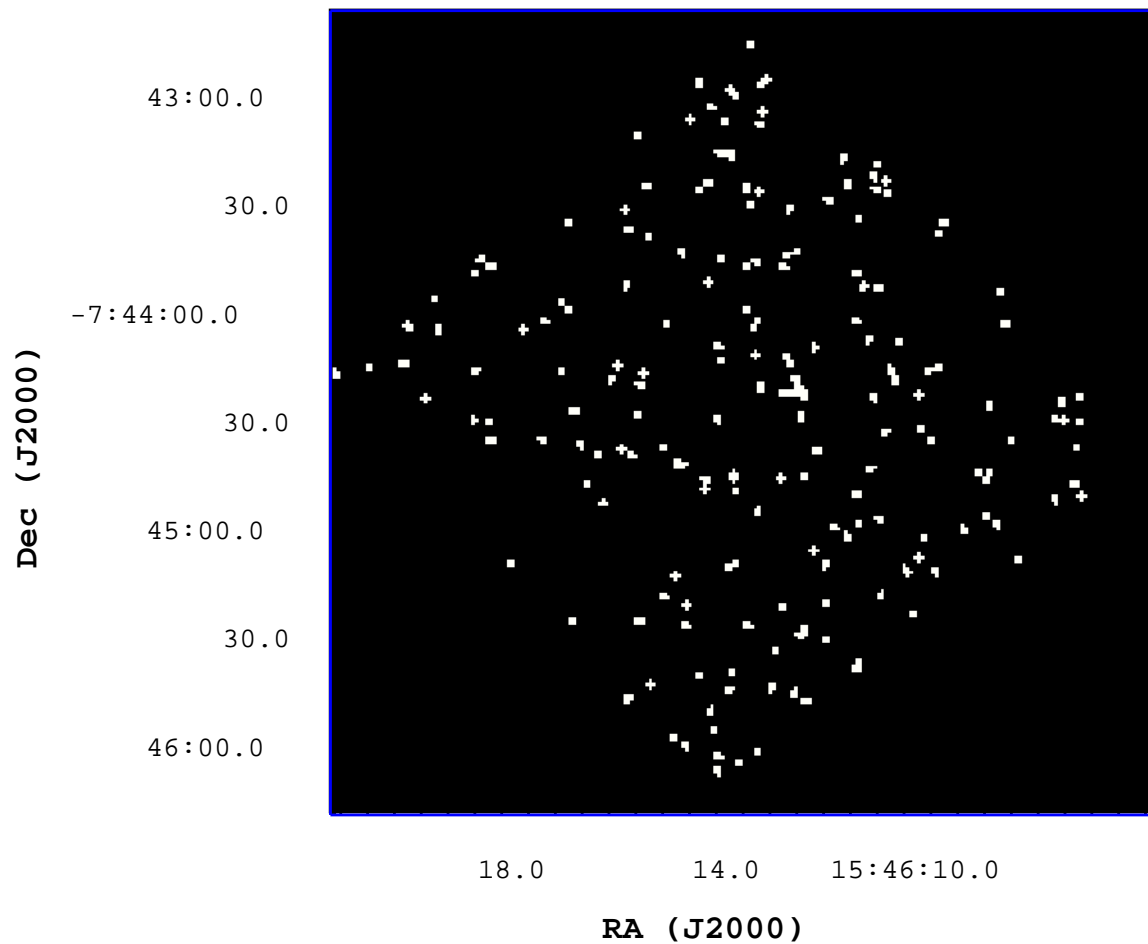

# UVOT Finding Chart

OBSID 00531428000 / DATE-OBS 2012-08-19T13:15:40.3

2E-19

4E-19

6E-19

8E-19

1E-18

1.2E-18

1.4E-18

1.6E-18

1.8E-18

2E-18