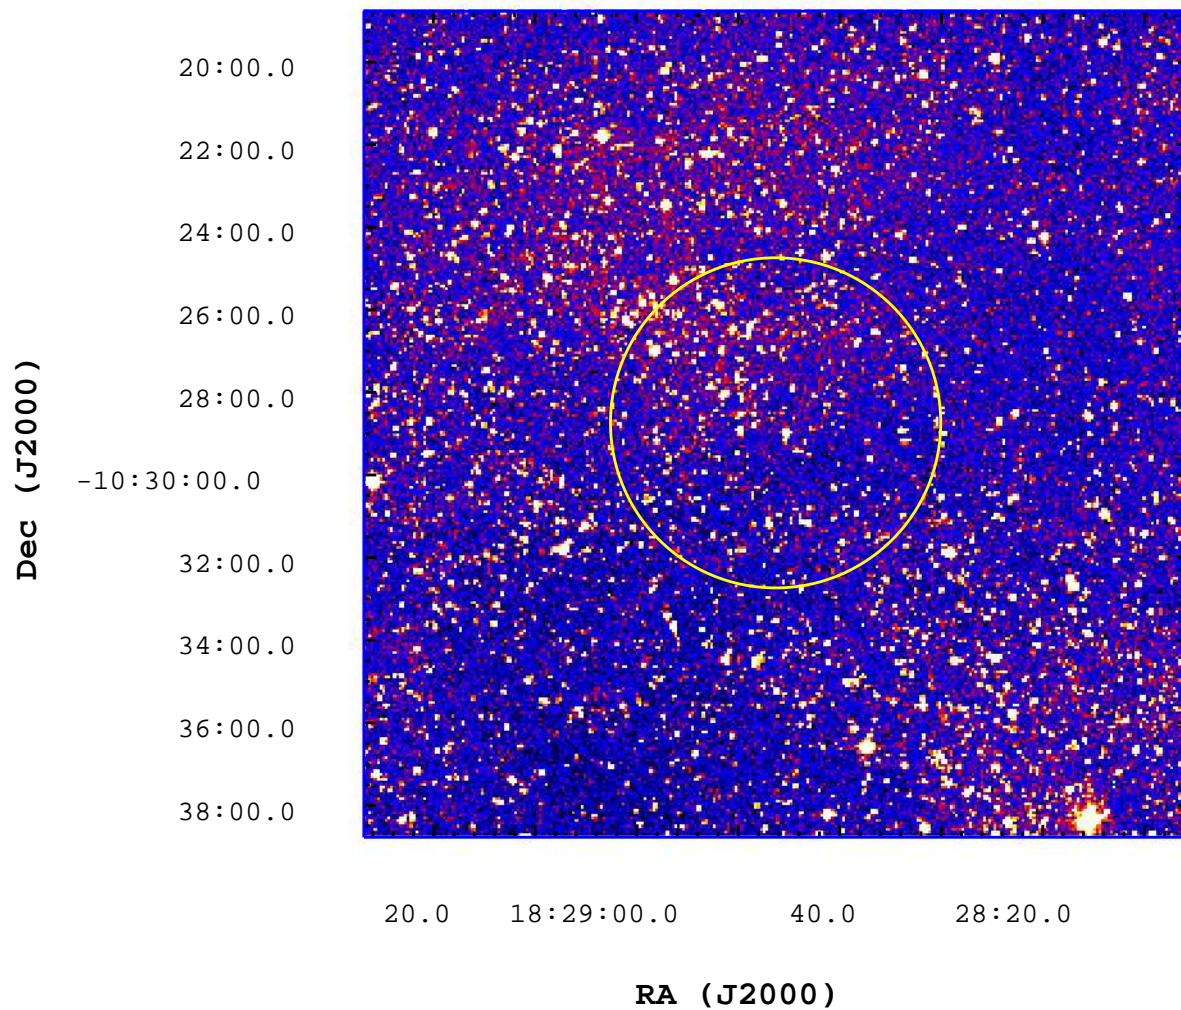

UVOT Finding Chart

OBSID 00535733000 / DATE-OBS 2012-10-10T23:59:55.4

4000

4500

5000

5500

6000

6500