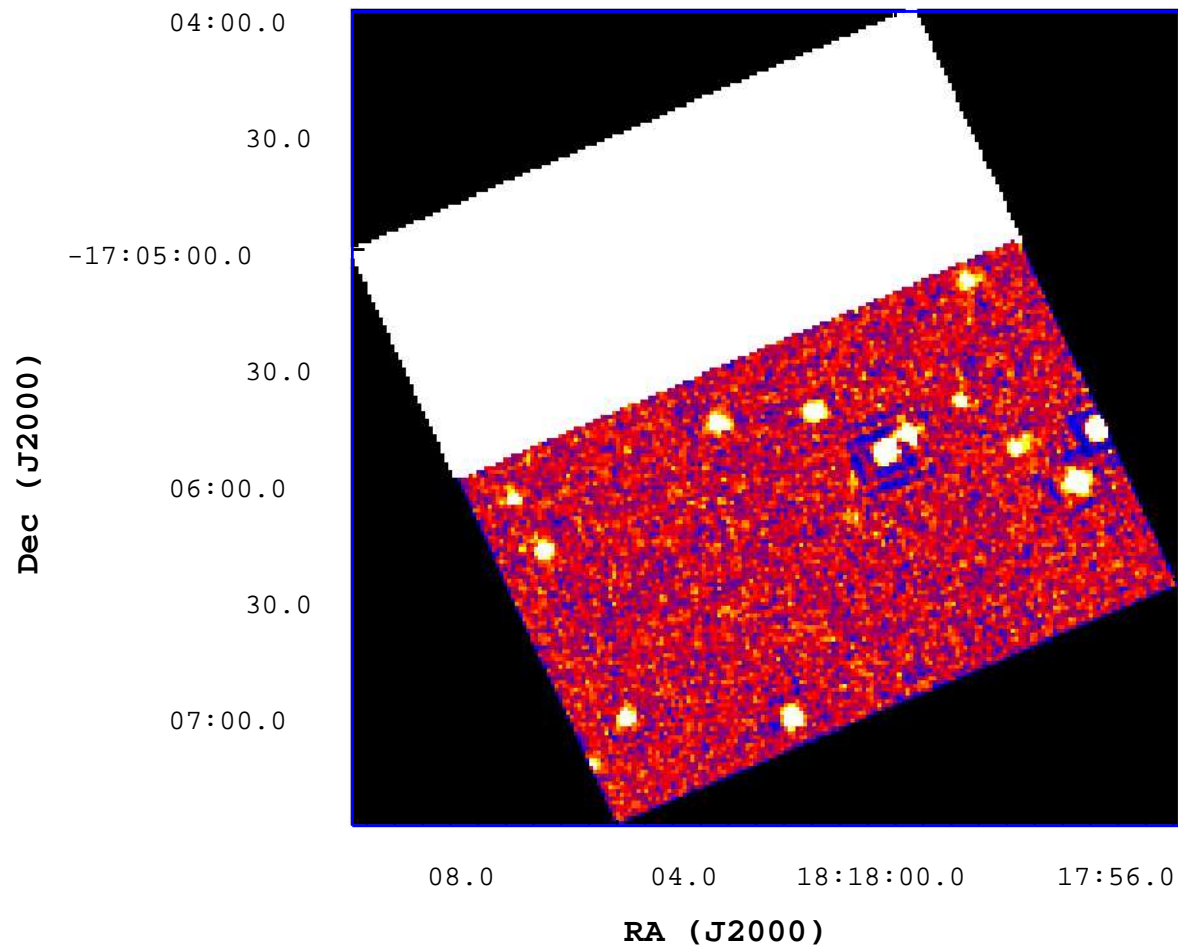

UVOT Finding Chart

OBSID 00536502000 / DATE-OBS 2012-10-22T18:22:56.0

5

10

15

20

25

30