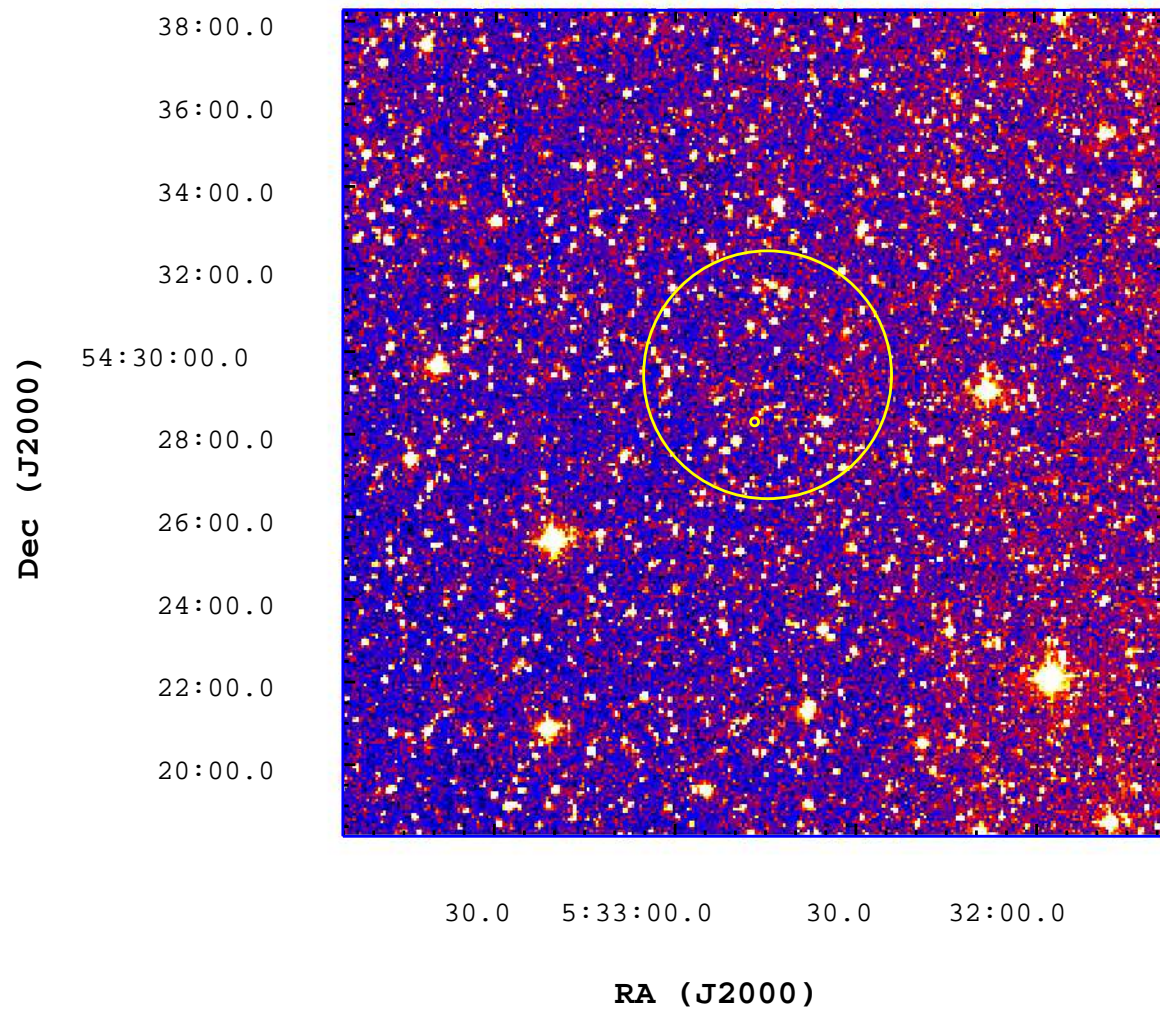

UVOT Finding Chart

OBSID 00537921000 / DATE-OBS 2012-11-08T17:48:52.6

2200 2400 2600 2800 3000 3200 3400 3600