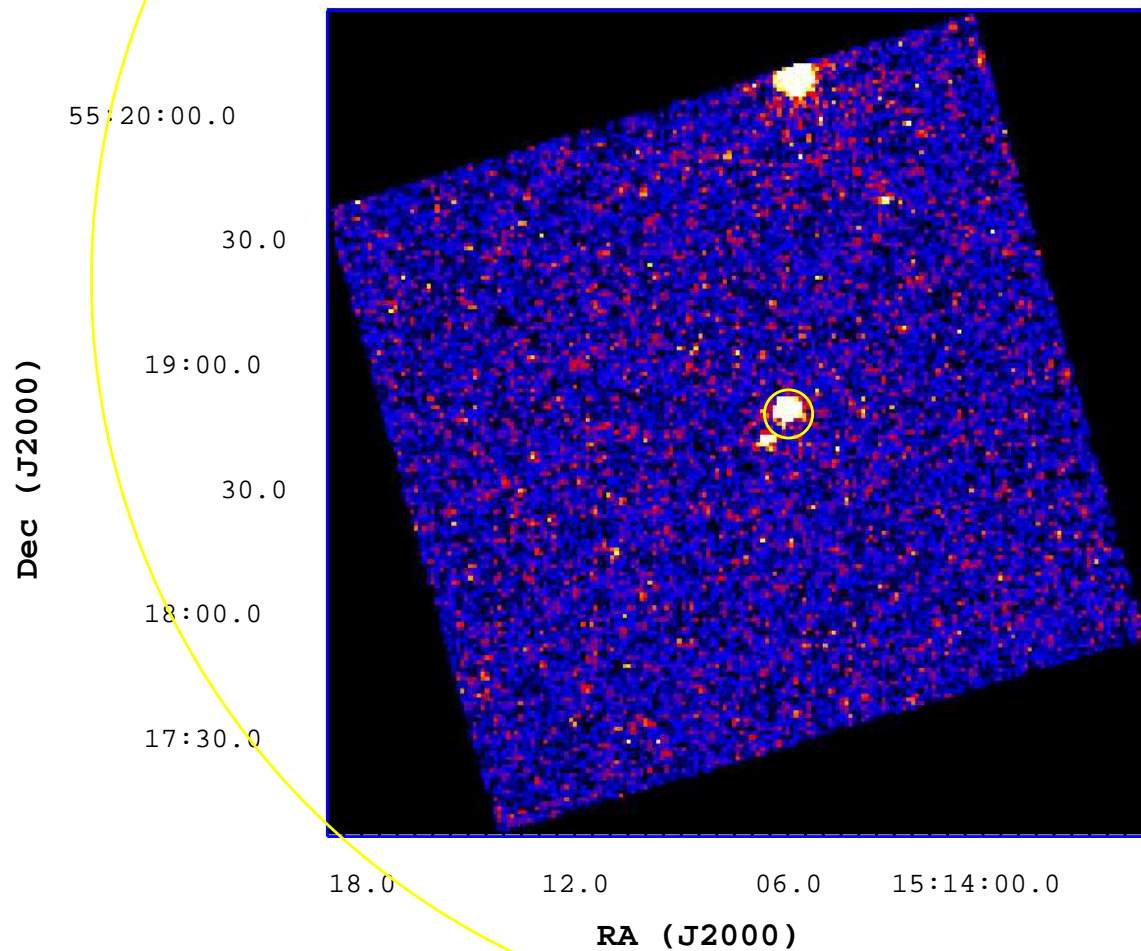

# UVOT Finding Chart

OBSID 00539563000 / DATE-OBS 2012-11-25T08:37:24.7

1

2

3

4

5

6