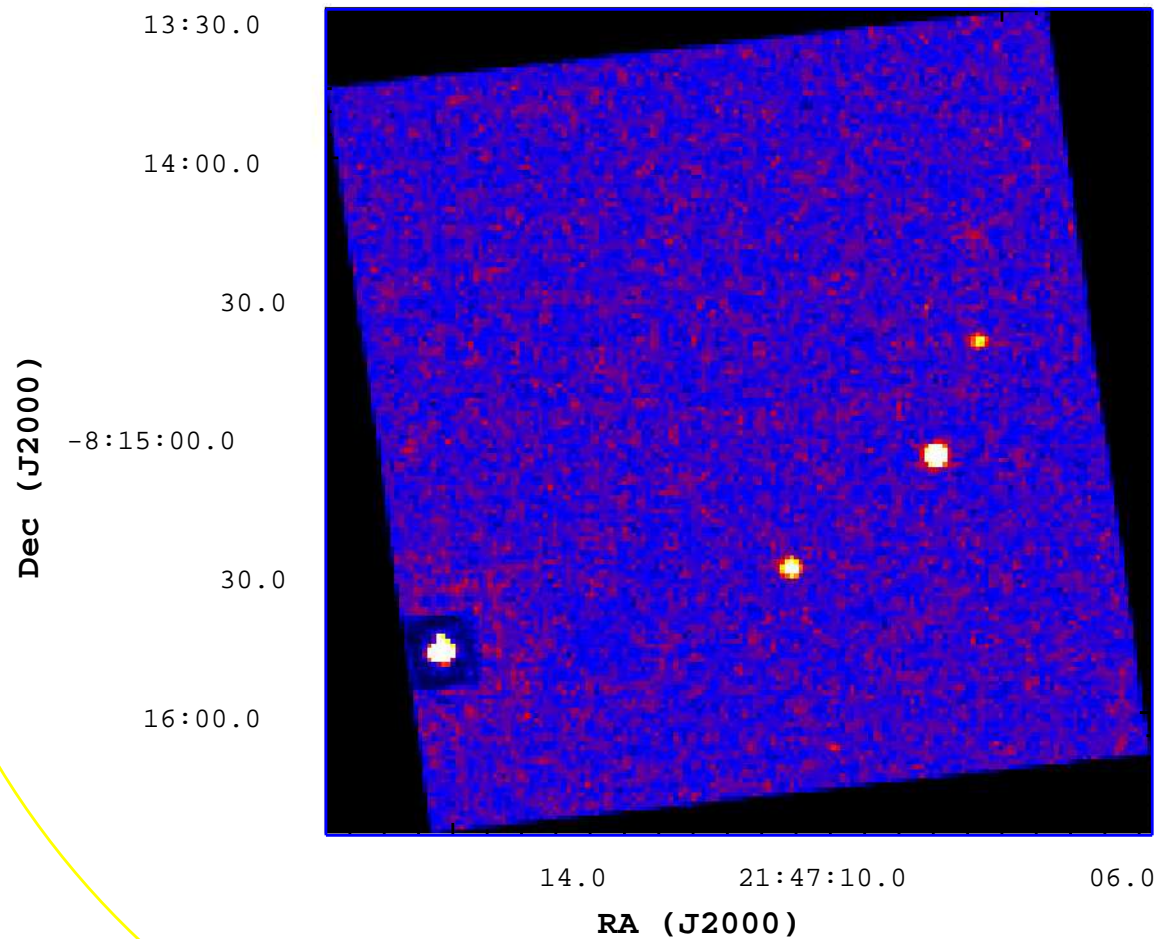

UVOT Finding Chart

OBSID 00540964000 / DATE-OBS 2012-12-09T22:00:57.3

10

20

30

40

50

60