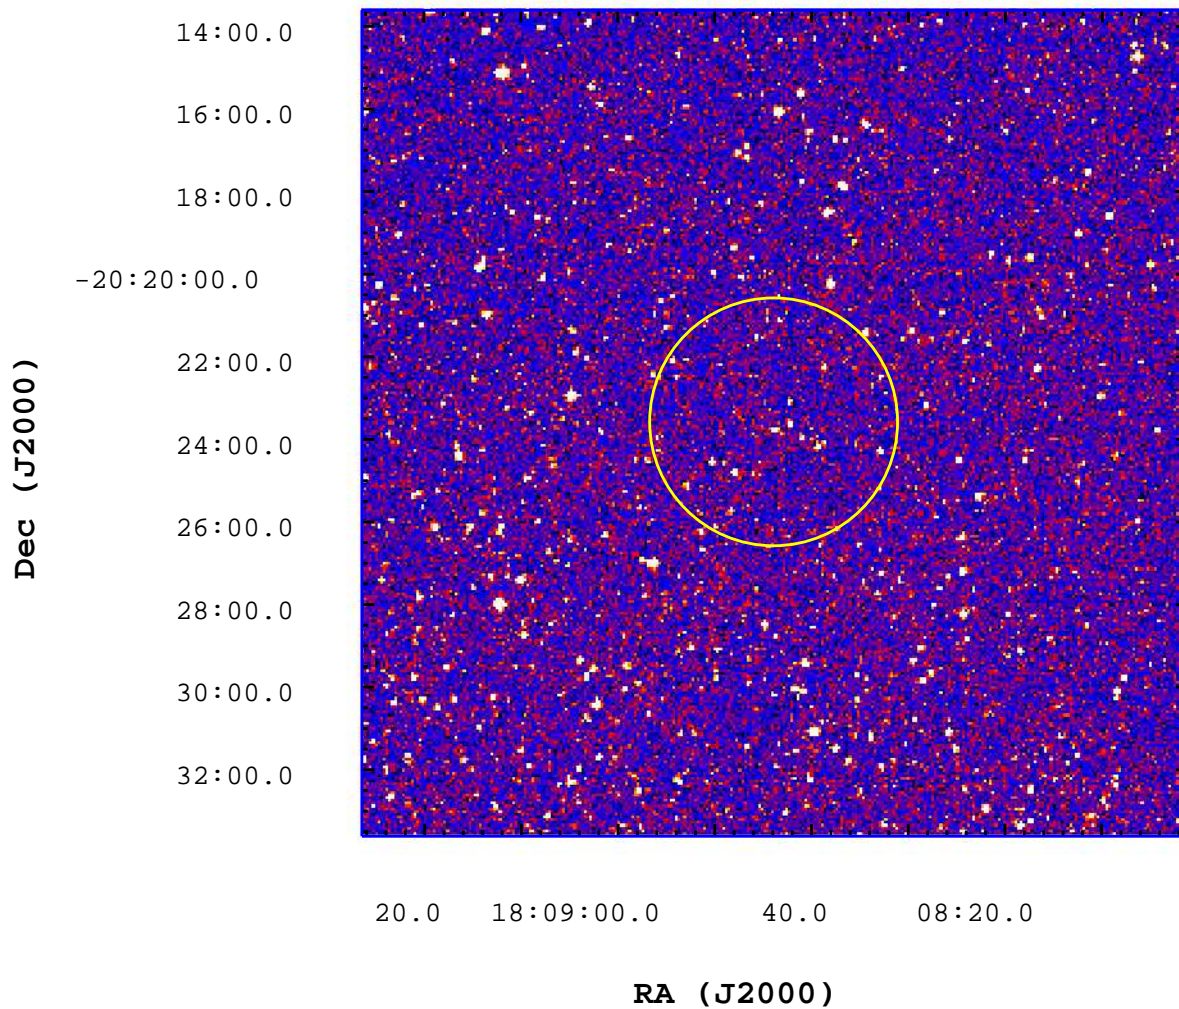

UVOT Finding Chart

OBSID 00549841000 / DATE-OBS 2013-02-27T01:36:20.7

1400

1600

1800

2000

2200

2400

2600