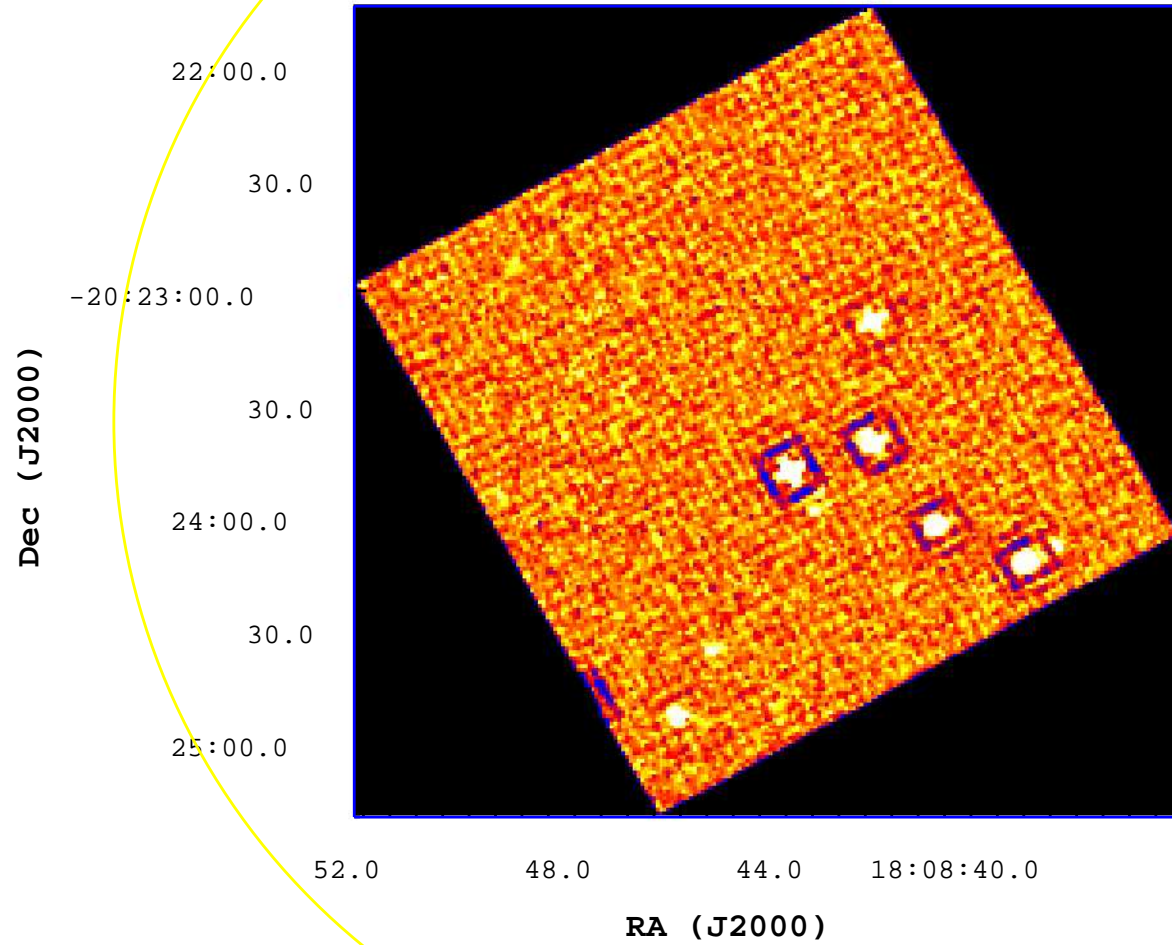

# UVOT Finding Chart

OBSID 00549841000 / DATE-OBS 2013-02-27T01:36:20.7

10

20

30

40

50

60