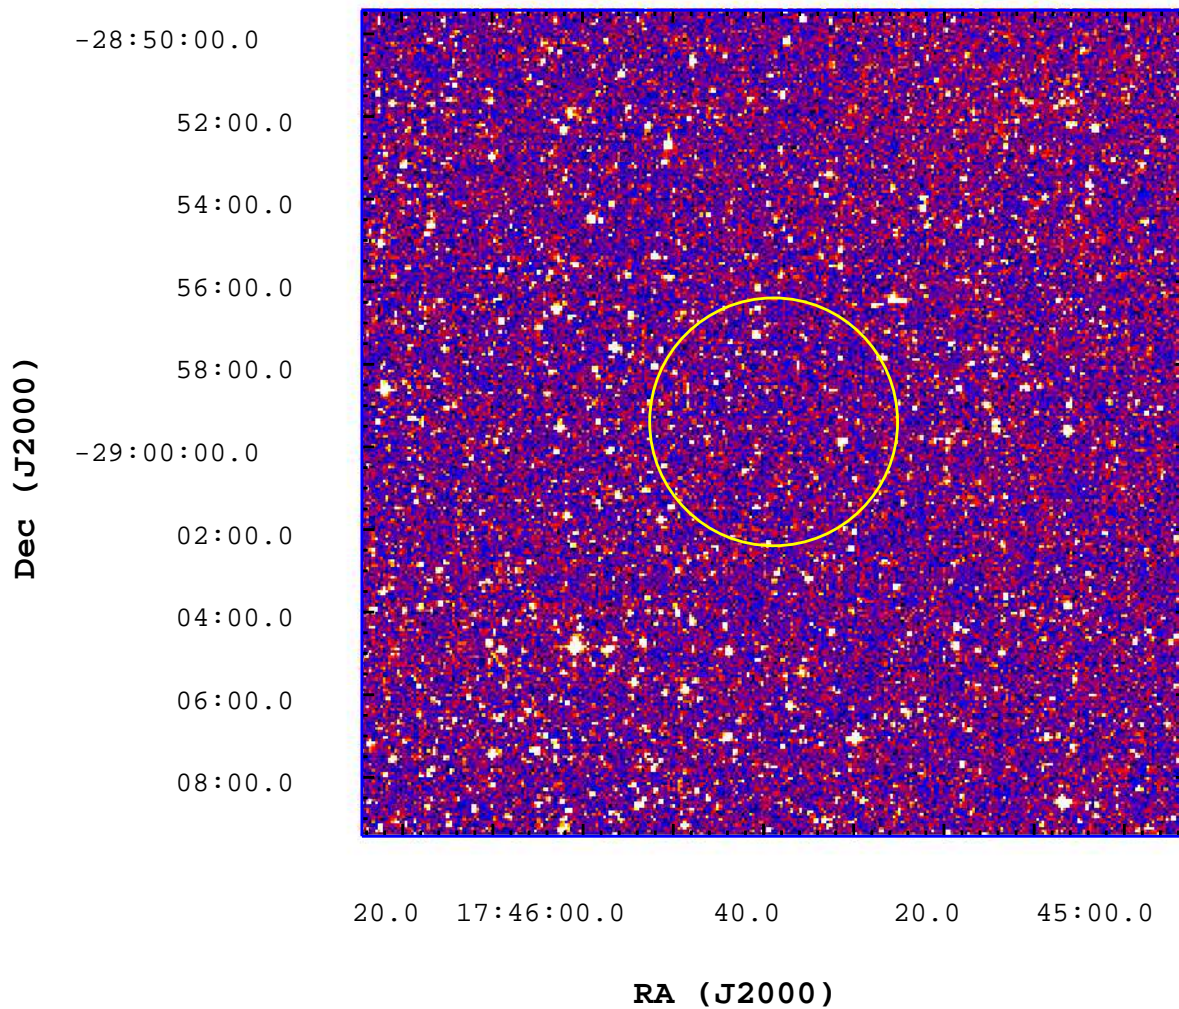

# UVOT Finding Chart

OBSID 00554491000 / DATE-OBS 2013-04-25T19:31:43.0

1400

1600

1800

2000

2200

2400