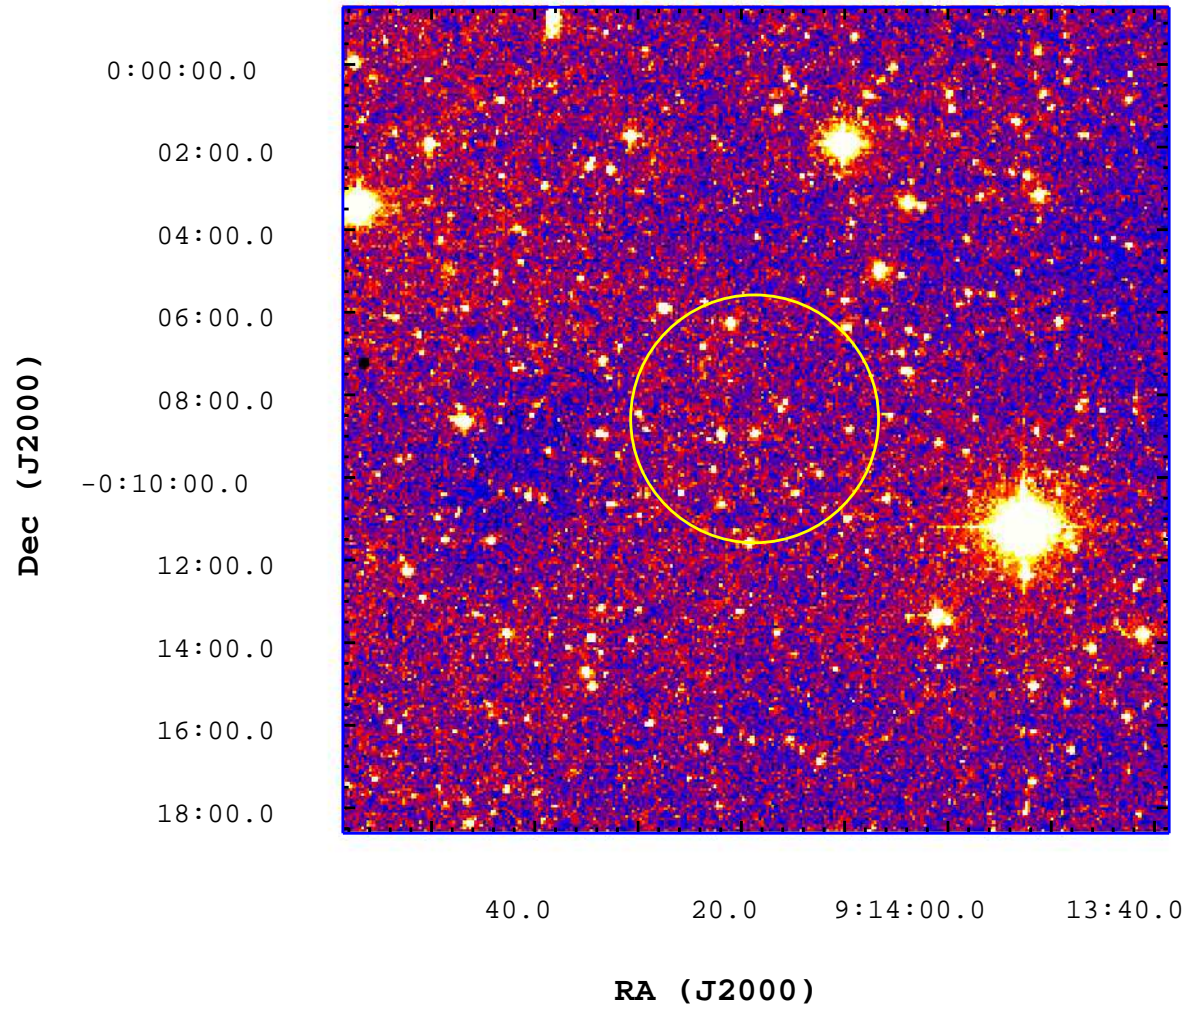

UVOT Finding Chart

OBSID 00554996000 / DATE-OBS 2013-05-02T17:52:16.8

3500

4000

4500

5000