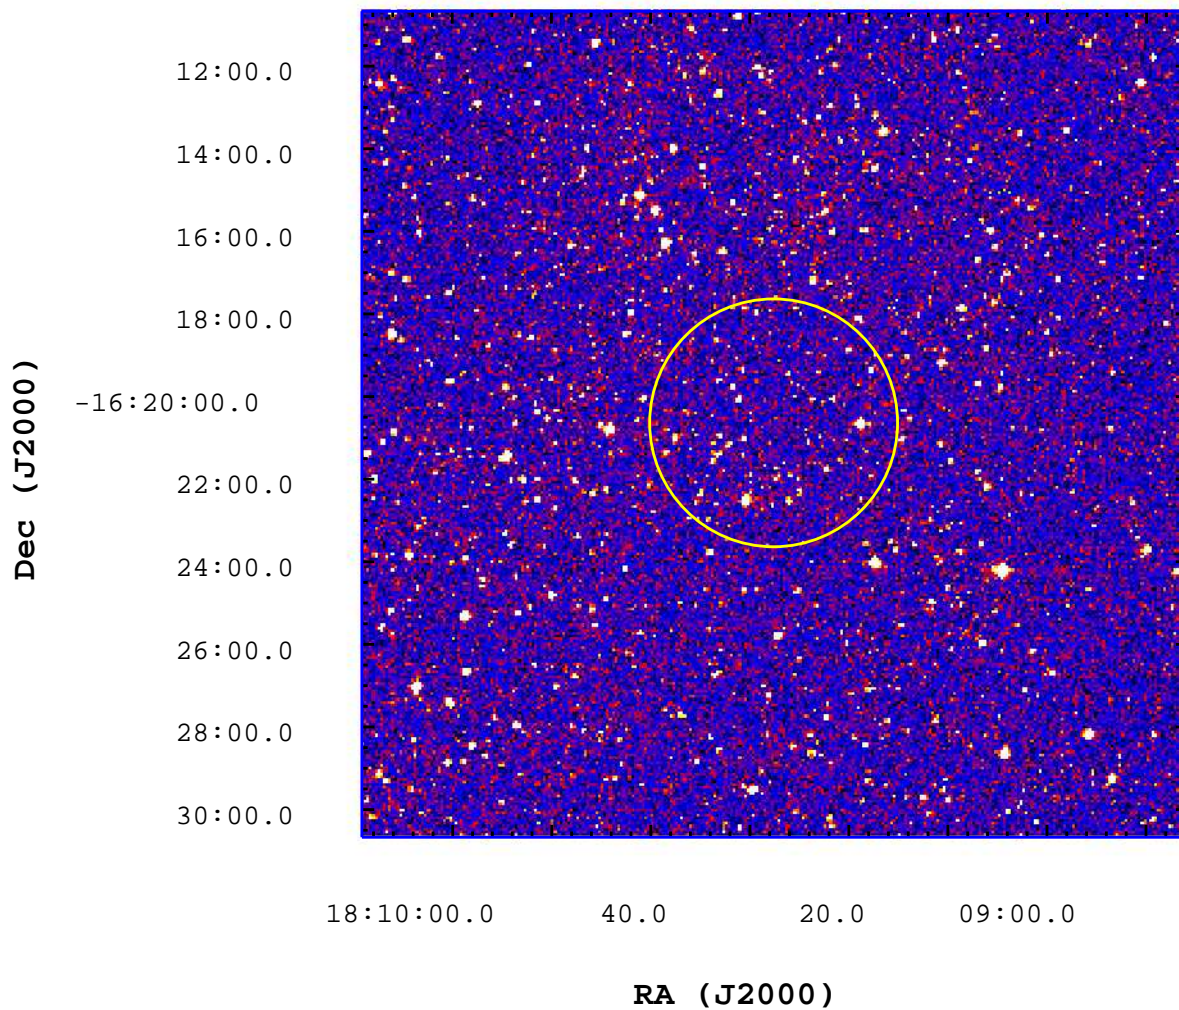

UVOT Finding Chart

OBSID 00555096000 / DATE-OBS 2013-05-04T02:10:46.0

1400

1600

1800

2000

2200

2400