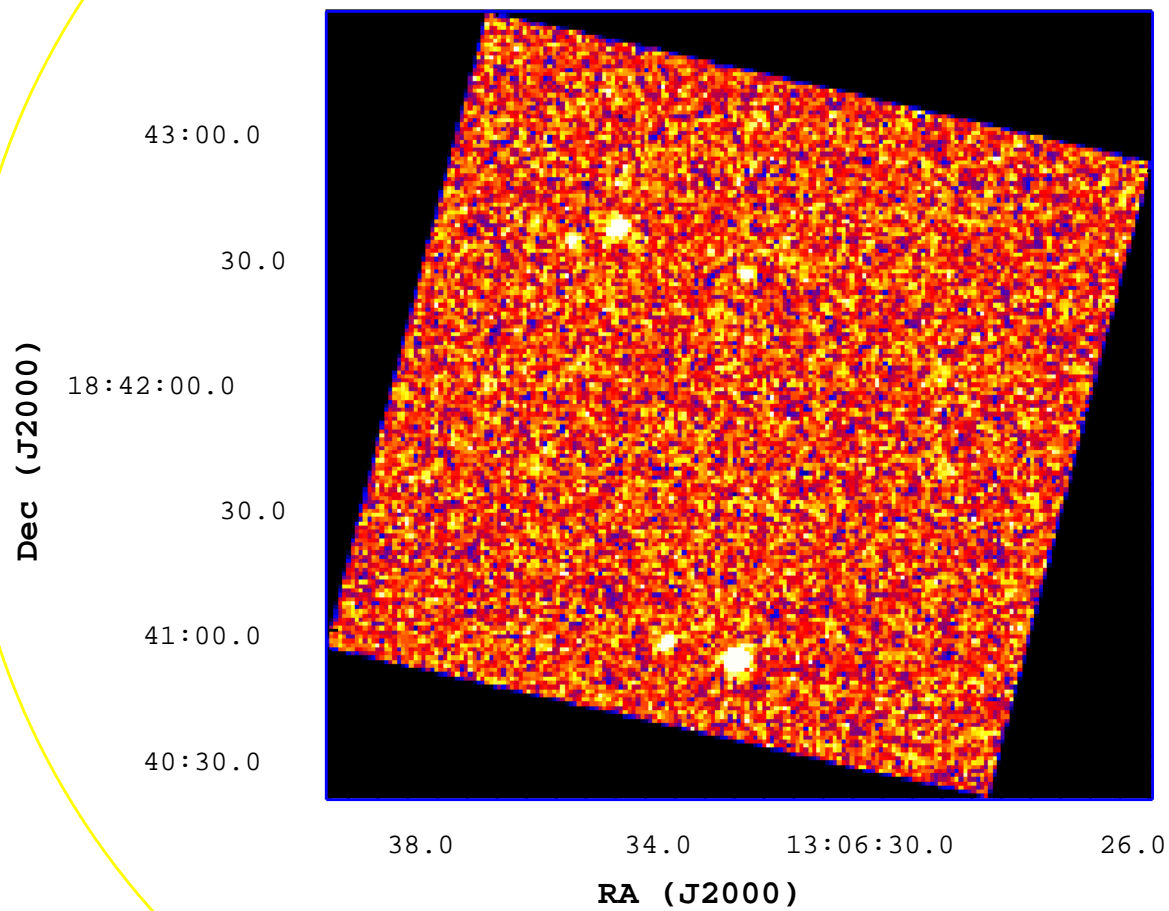

# UVOT Finding Chart

OBSID 00555600000 / DATE-OBS 2013-05-11T11:32:12.7

2

4

6

8

10

12