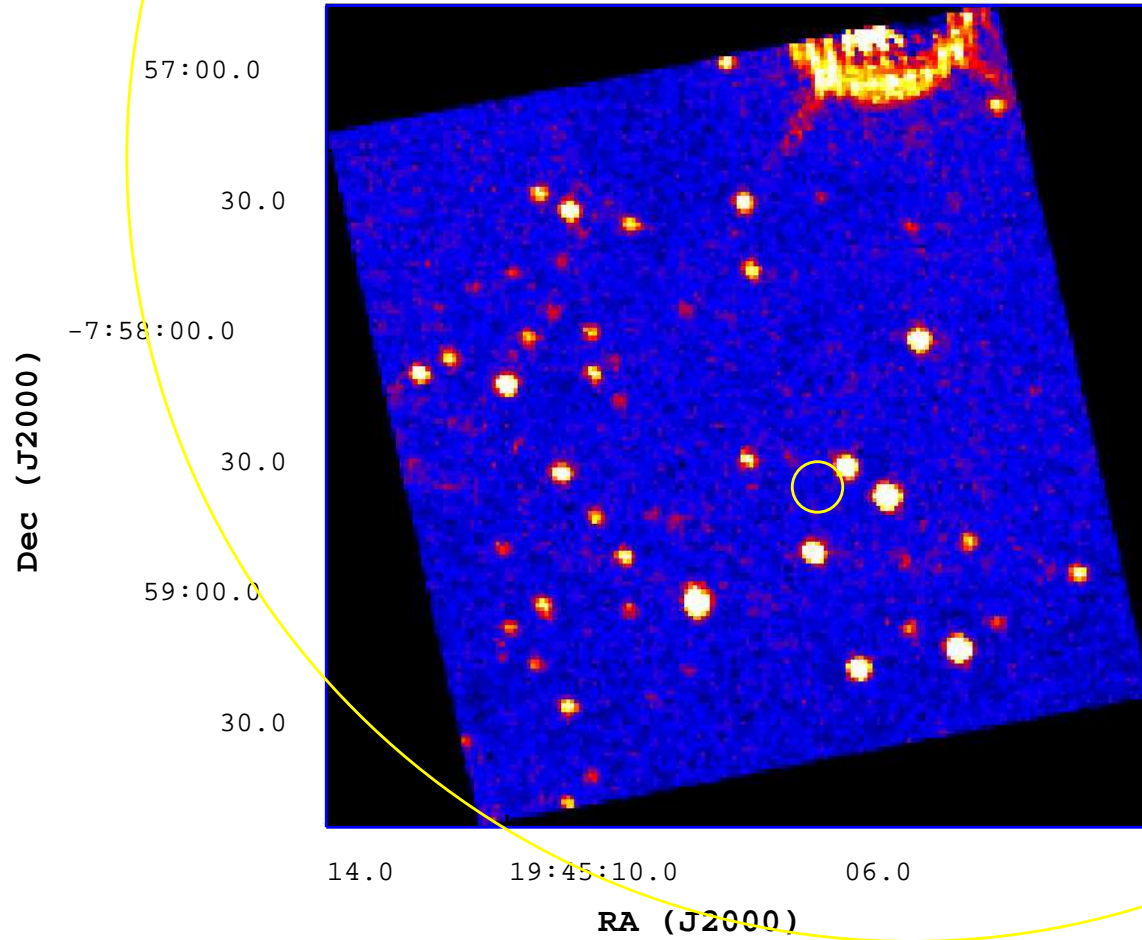

# UVOT Finding Chart

OBSID 00555821000 / DATE-OBS 2013-05-14T07:15:28.9

10

20

30

40

50