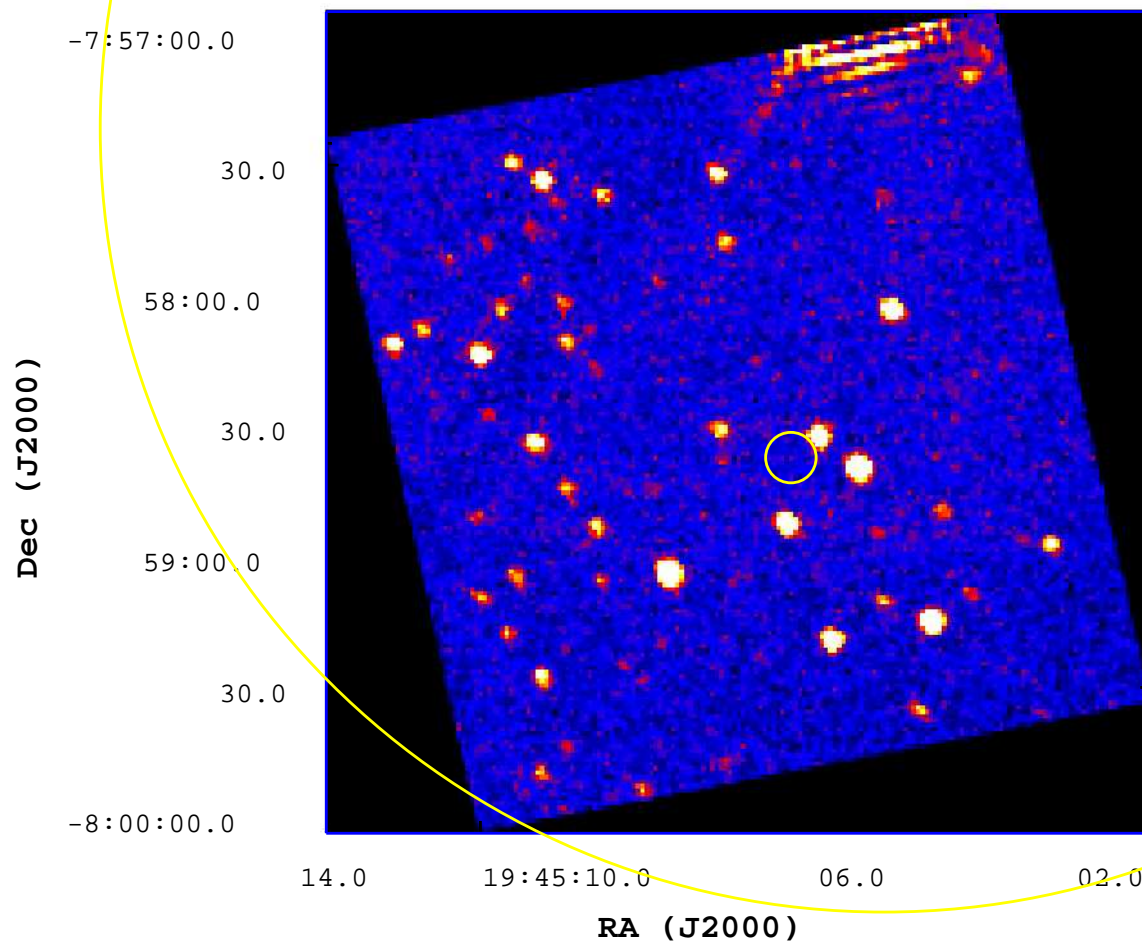

UVOT Finding Chart

OBSID 00555821000 / DATE-OBS 2013-05-14T07:28:15.7

5

10

15

20

25

30