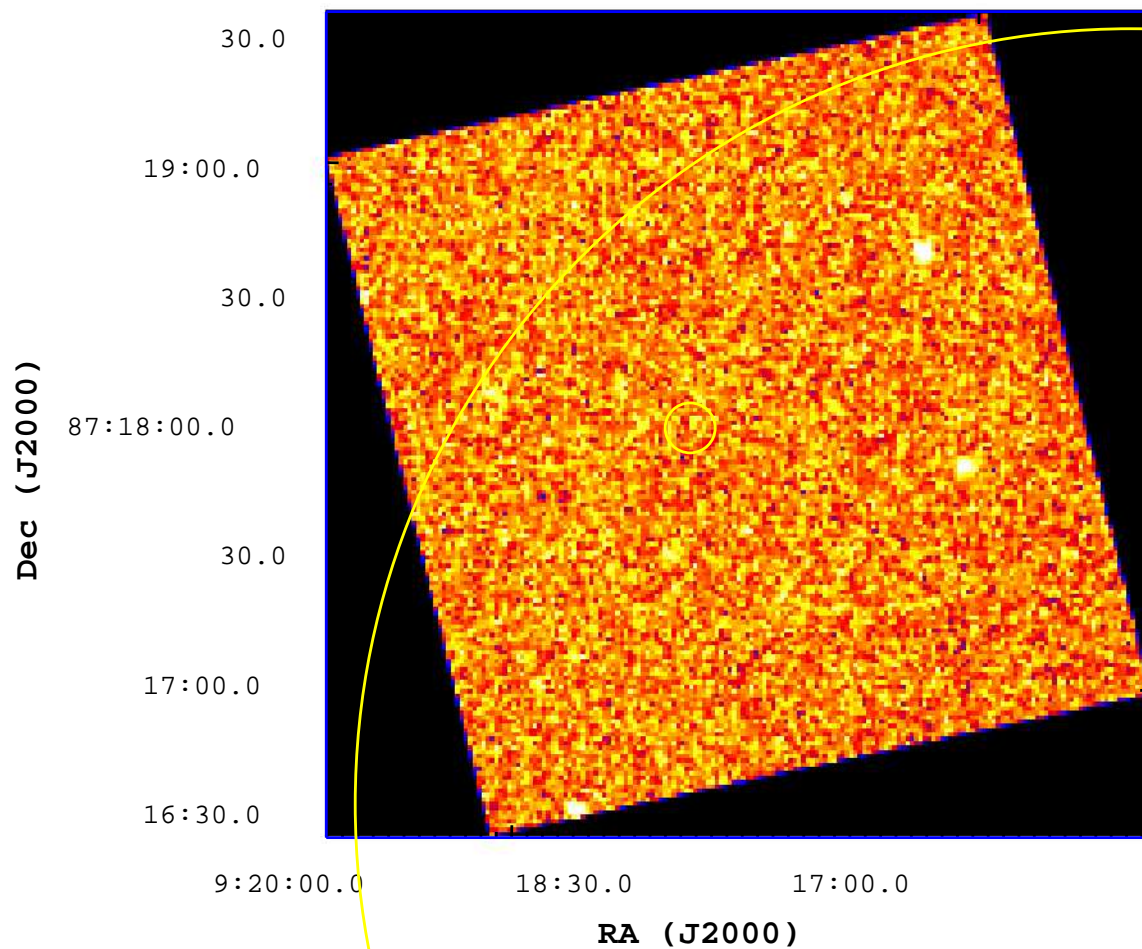

# UVOT Finding Chart

OBSID 00556870000 / DATE-OBS 2013-05-28T16:42:49.8

5

10

15

20

25

30