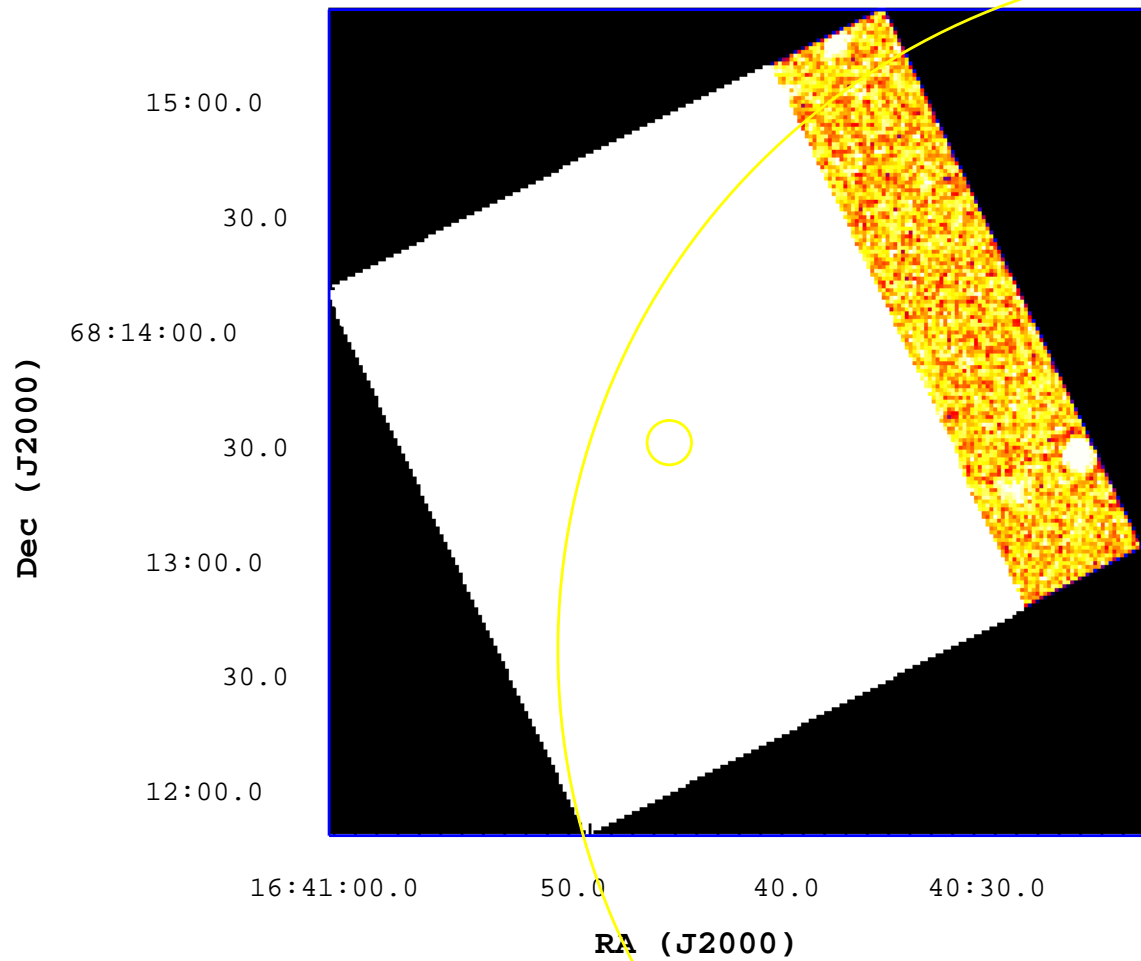

# UVOT Finding Chart

OBSID 00557354000 / DATE-OBS 2013-06-04T06:56:26.4

5

10

15

20

25