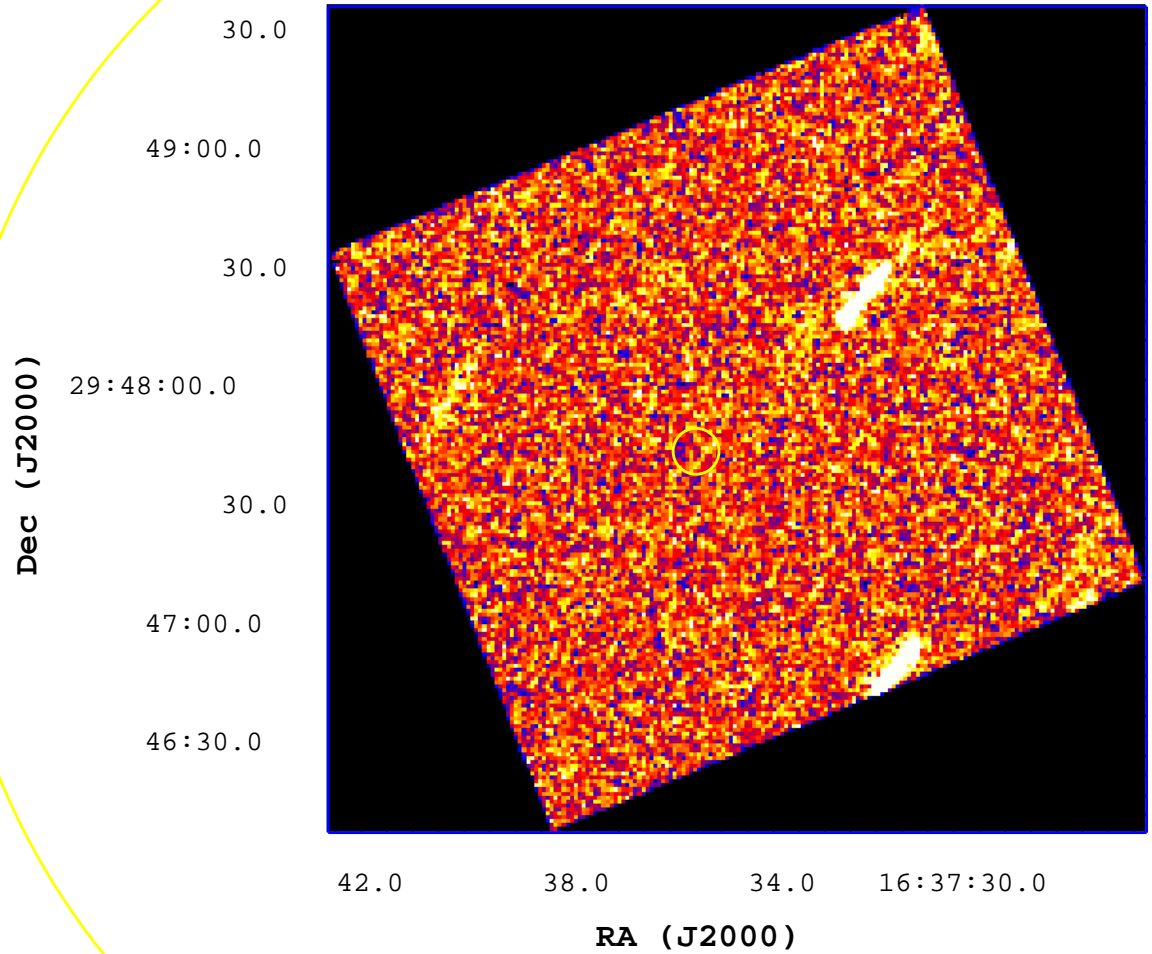

# UVOT Finding Chart

OBSID 00557589000 / DATE-OBS 2013-06-06T21:19:21.6

2

4

6

8

10

12