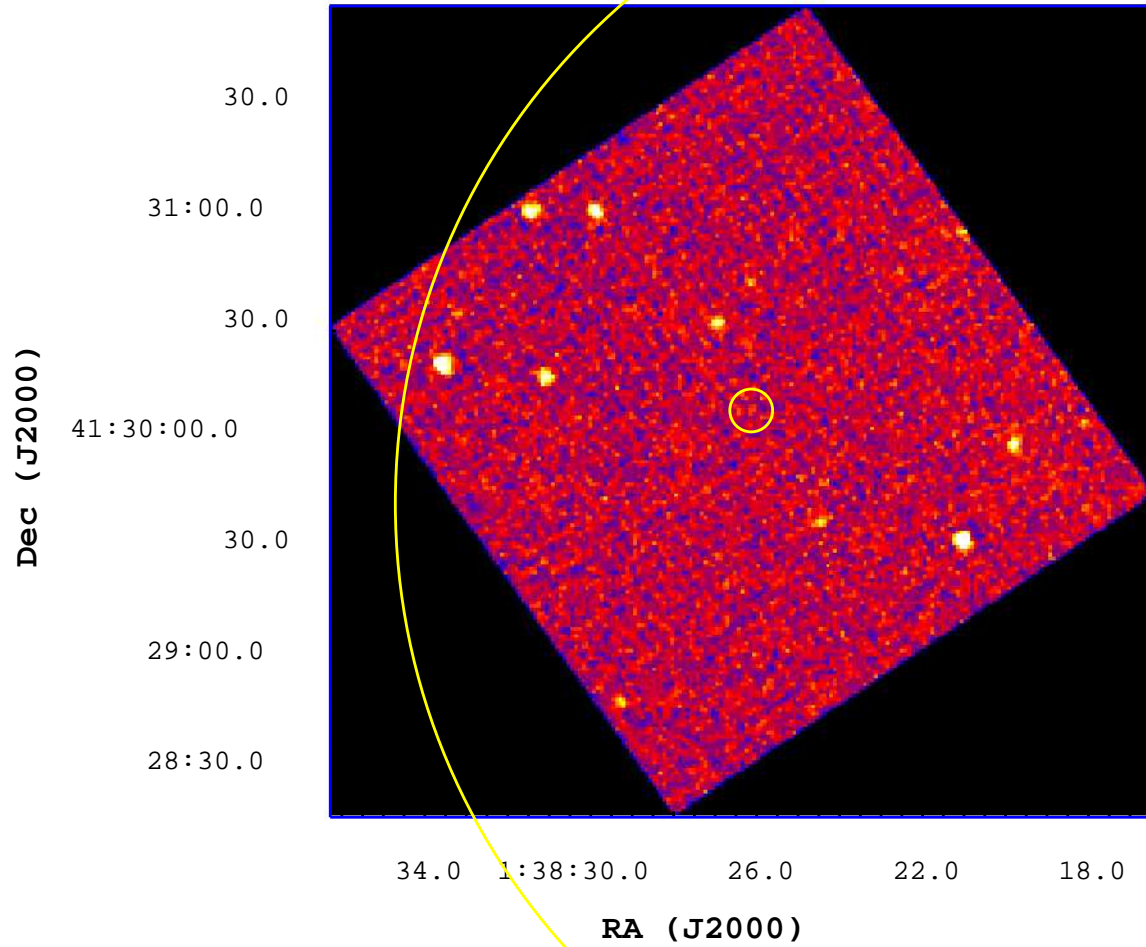

UVOT Finding Chart

OBSID 00557771000 / DATE-OBS 2013-06-08T23:28:49.8

10

20

30

40

50

60