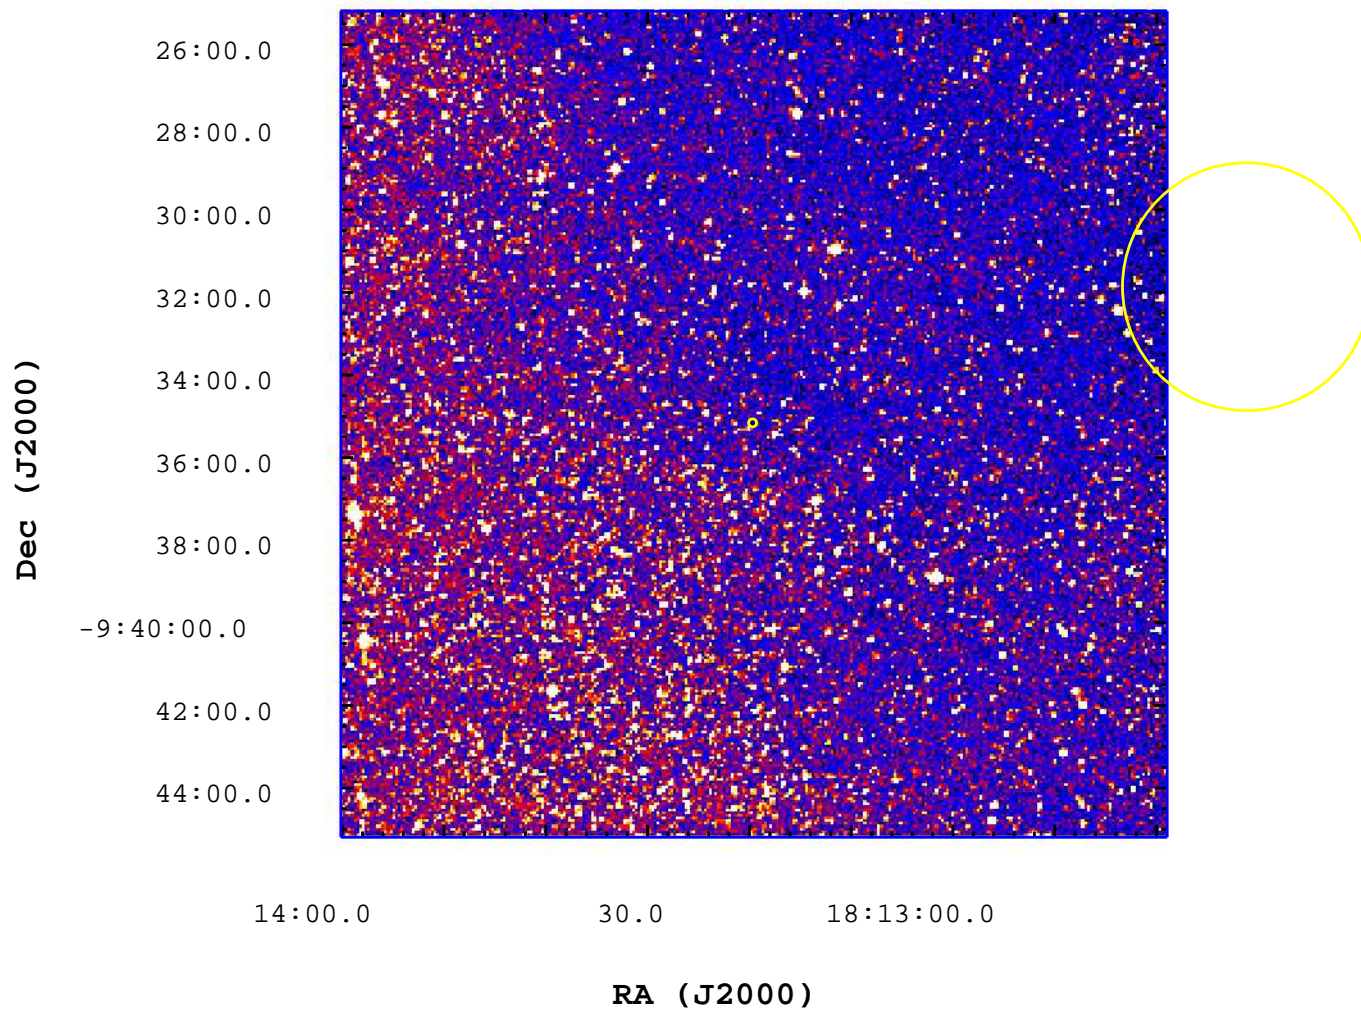

# UVOT Finding Chart

OBSID 00559075000 / DATE-OBS 2013-06-26T11:47:58.3

3000

3500

4000

4500

5000