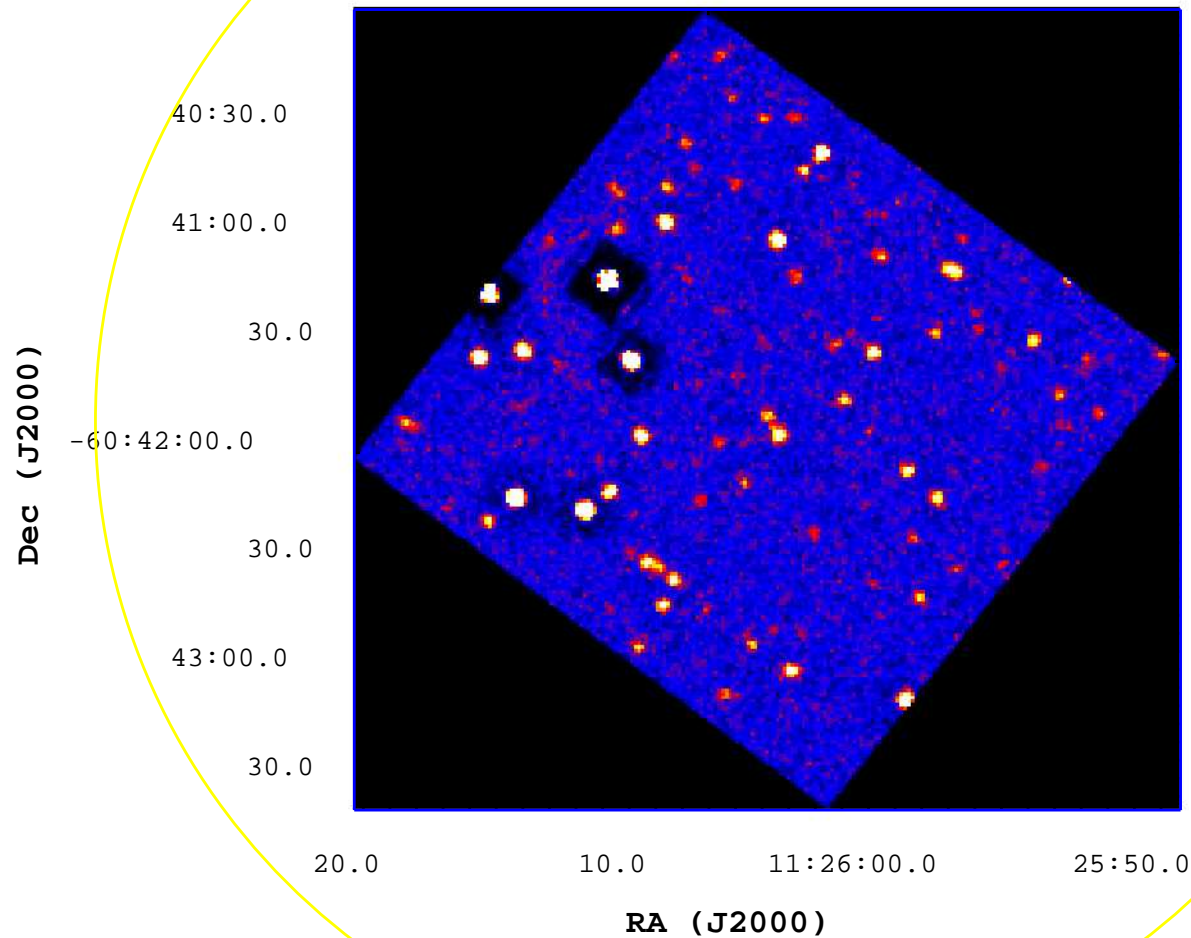

UVOT Finding Chart

OBSID 00559108000 / DATE-OBS 2013-06-26T22:22:37.6

5

10

15

20

25

30