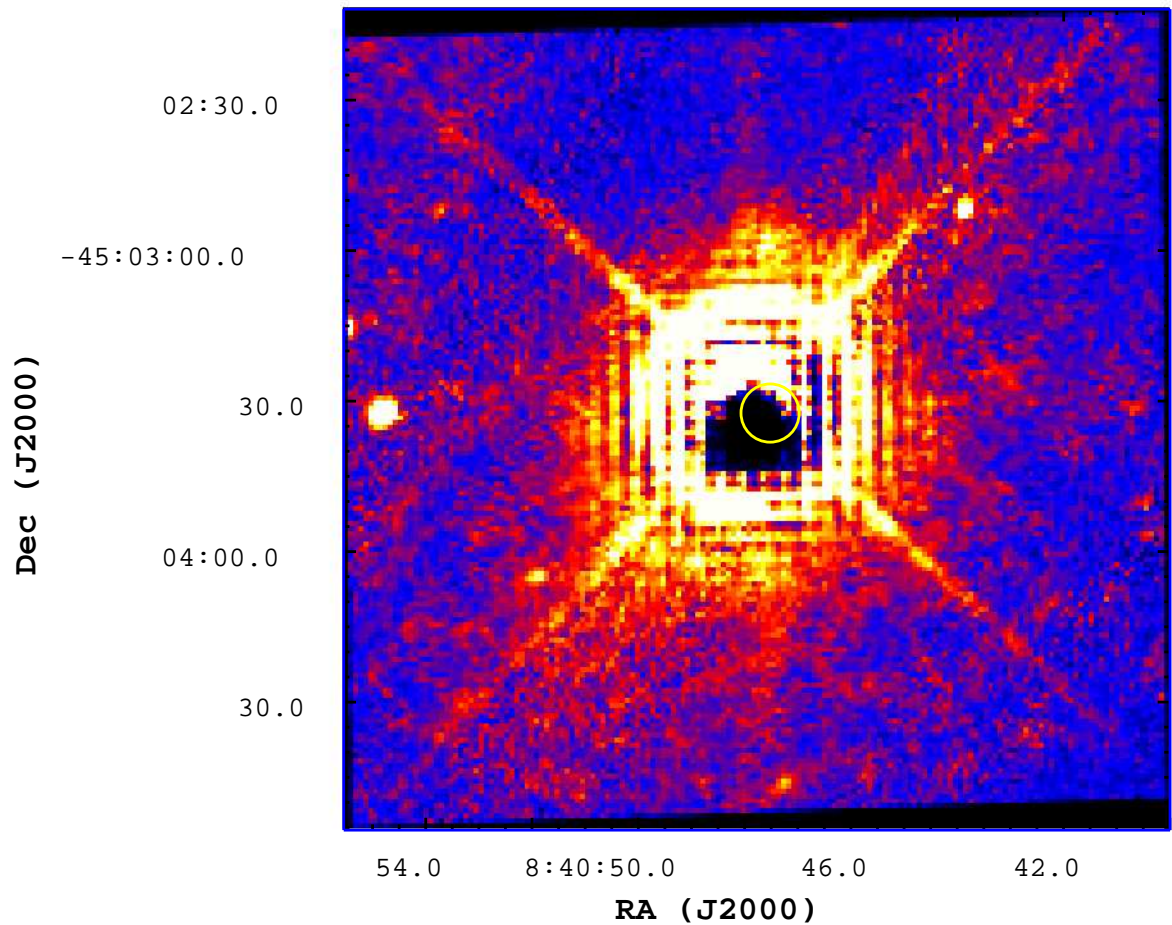

UVOT Finding Chart

OBSID 00559642000 / DATE-OBS 2013-07-02T08:13:11.9

5

10

15

20

25

30