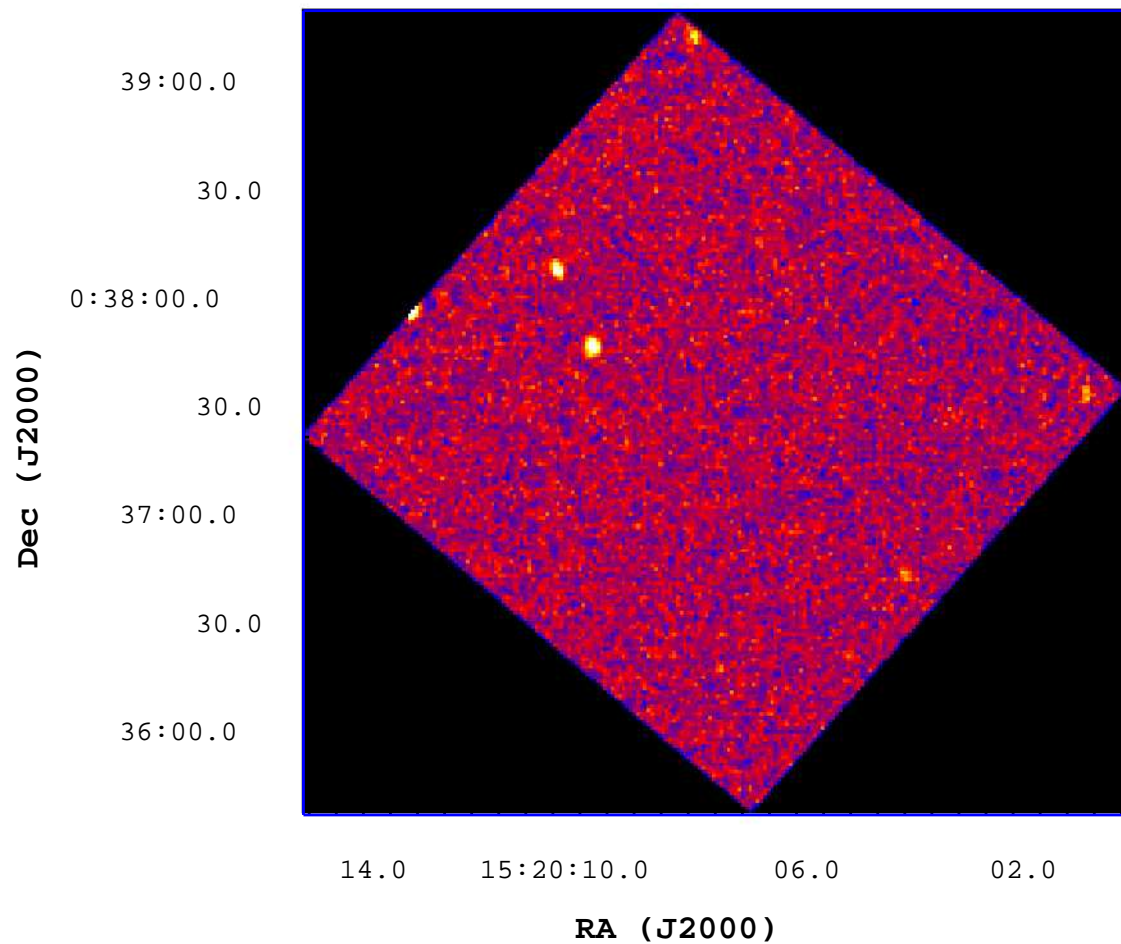

UVOT Finding Chart

OBSID 00563980000 / DATE-OBS 2013-07-25T12:28:59.7

10

20

30

40

50

60