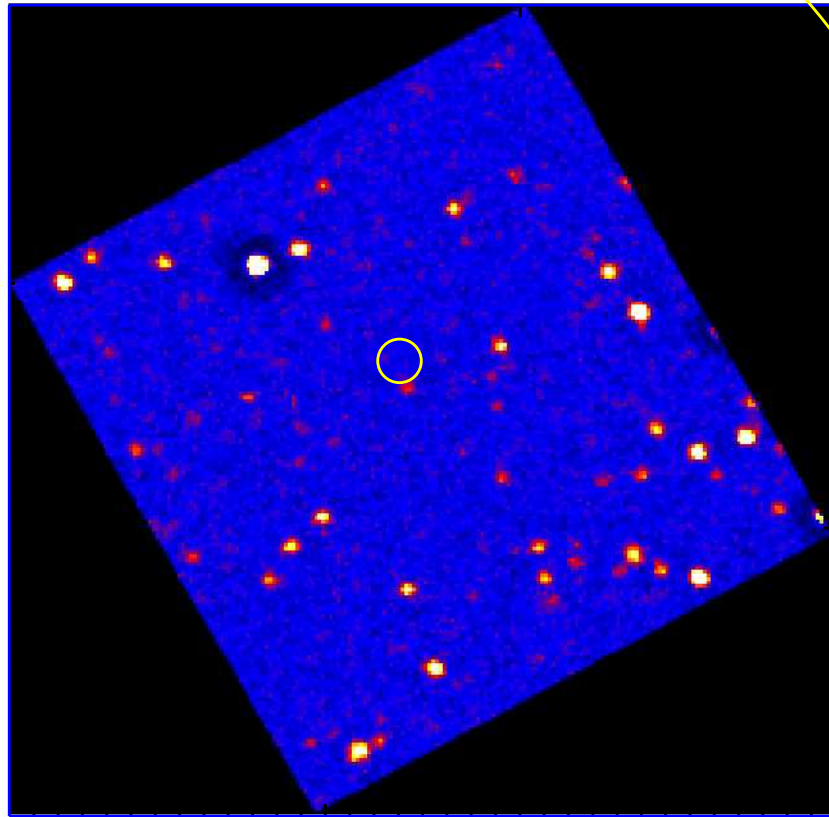

UVOT Finding Chart

OBSID 00569022000 / DATE-OBS 2013-09-01T12:12:41.5

Dec (J2000)

22:30.0
23:00.0
30.0
-30:24:00.0
30.0
25:00.0
30.0

32.0 28.0 24.0 17:34:20.0 16.0

RA (J2000)

10 20 30 40 50 60 70 80 90