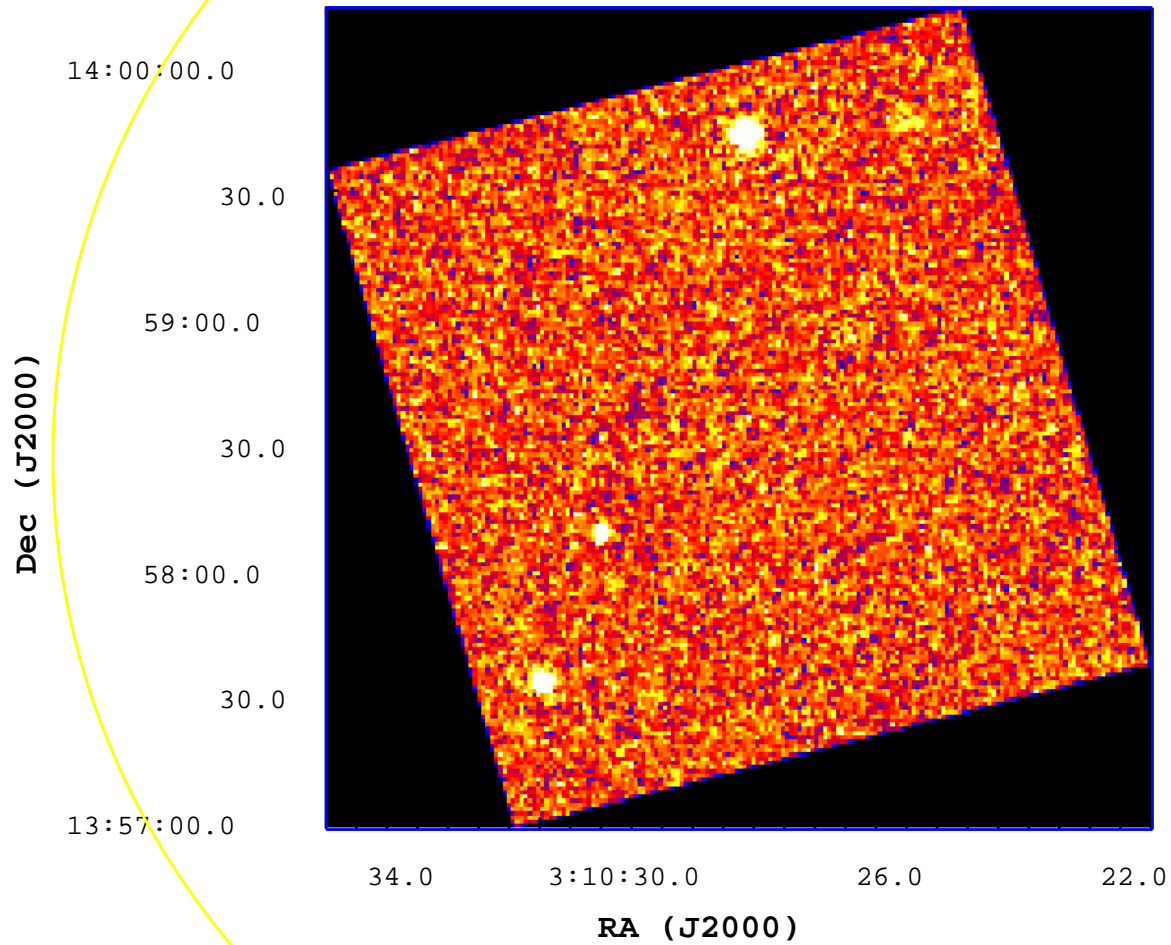

UVOT Finding Chart

OBSID 00570465000 / DATE-OBS 2013-09-12T08:36:47.8

0

2

4

6

8

10

12

14

16

18

20