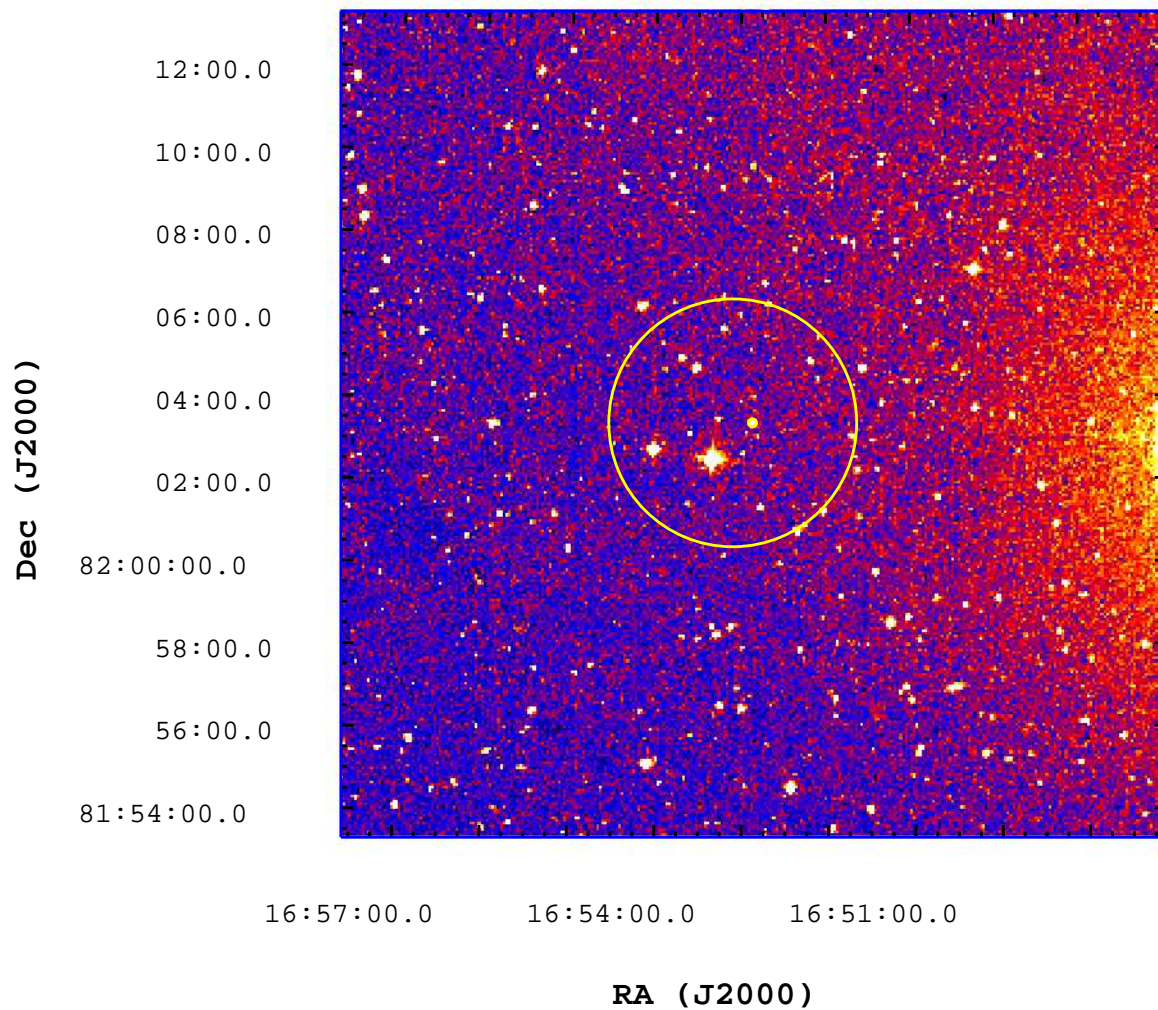

UVOT Finding Chart

OBSID 00572721000 / DATE-OBS 2013-10-02T06:59:22.9

3000

3500

4000

4500

5000