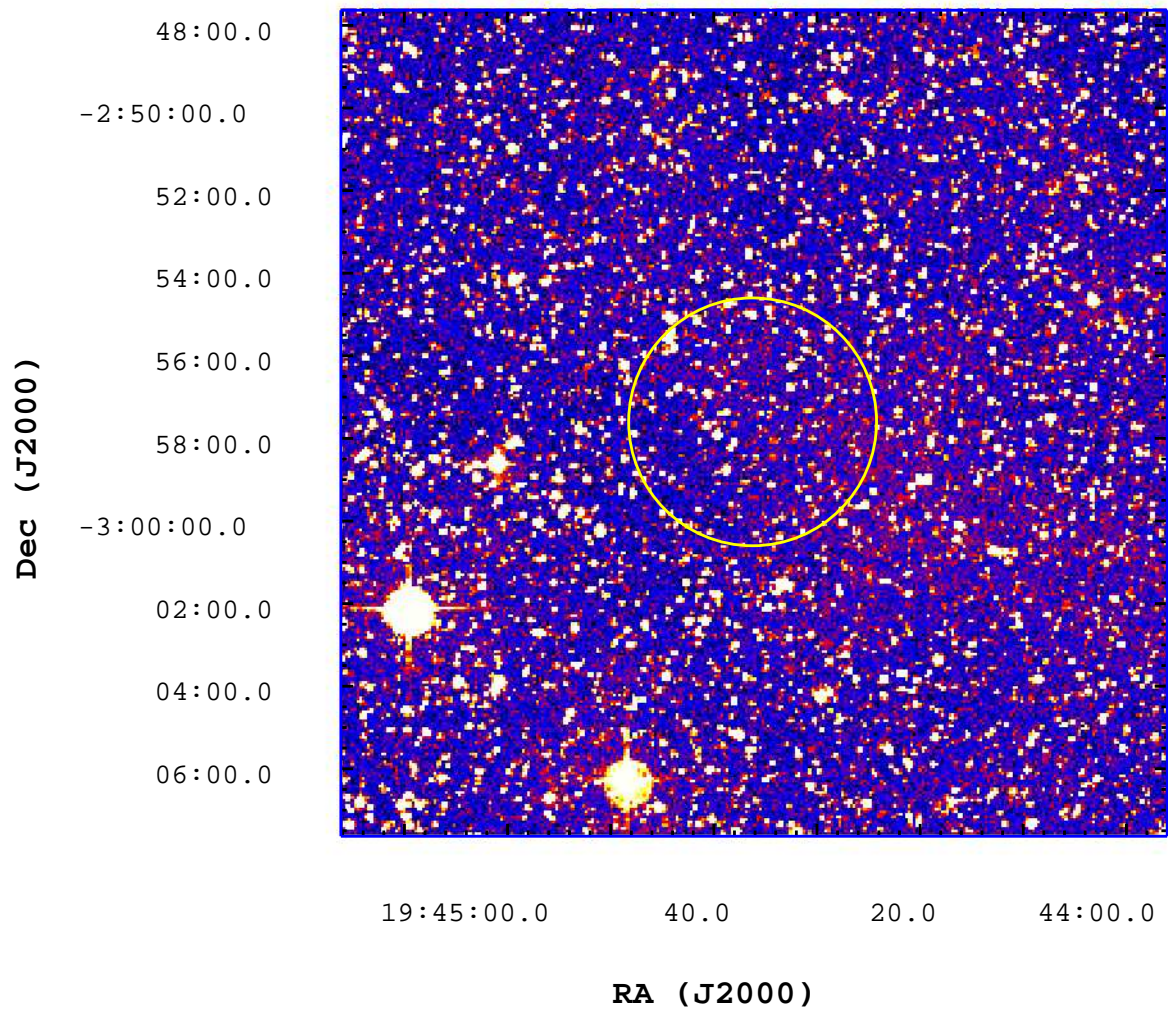

UVOT Finding Chart

OBSID 00573190000 / DATE-OBS 2013-10-04T21:46:02.1

5000

5500

6000

6500

7000

7500