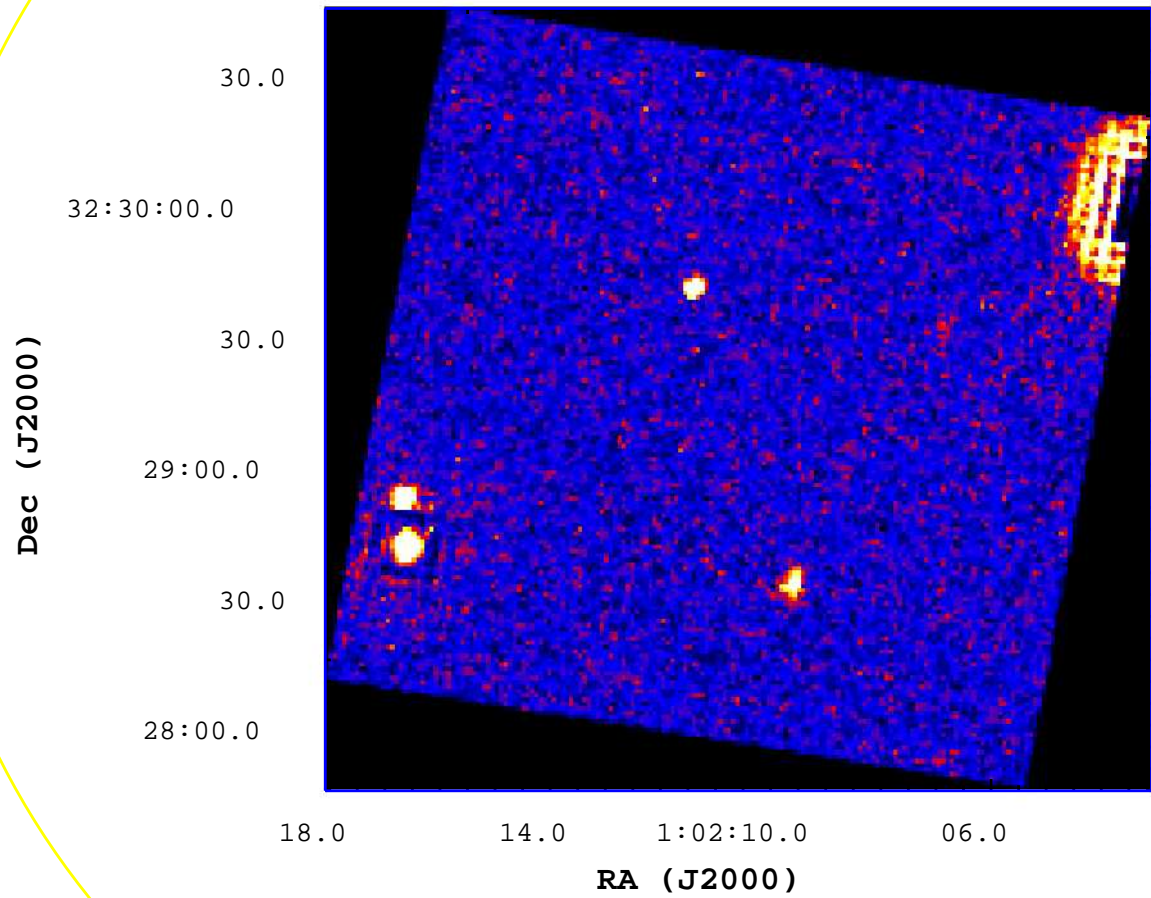

UVOT Finding Chart

OBSID 00575905000 / DATE-OBS 2013-10-26T06:54:06.8

2

4

6

8

10

12