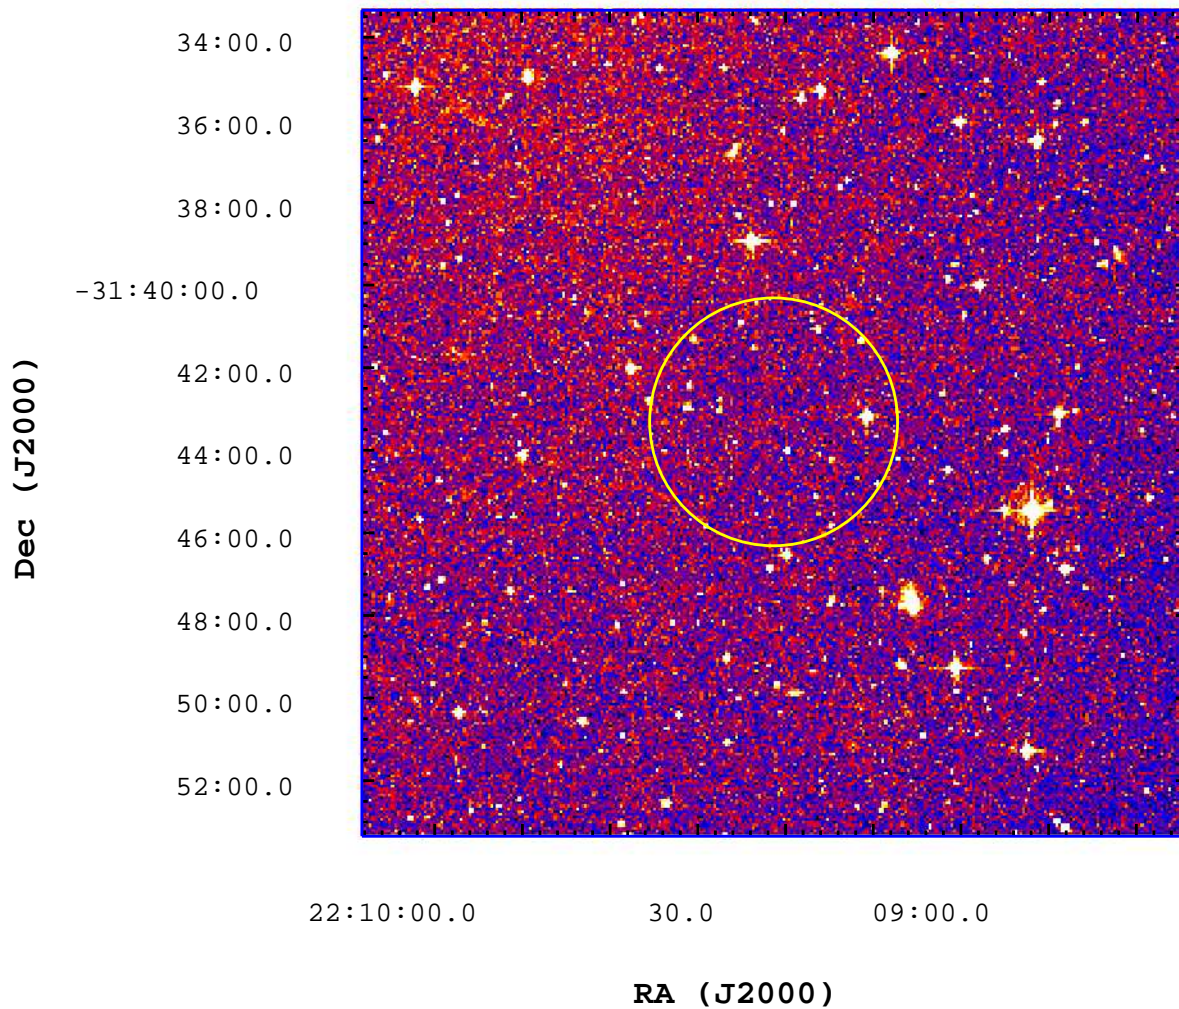

UVOT Finding Chart

OBSID 00577968000 / DATE-OBS 2013-11-17T00:35:25.6

2500

3000

3500

4000

4500