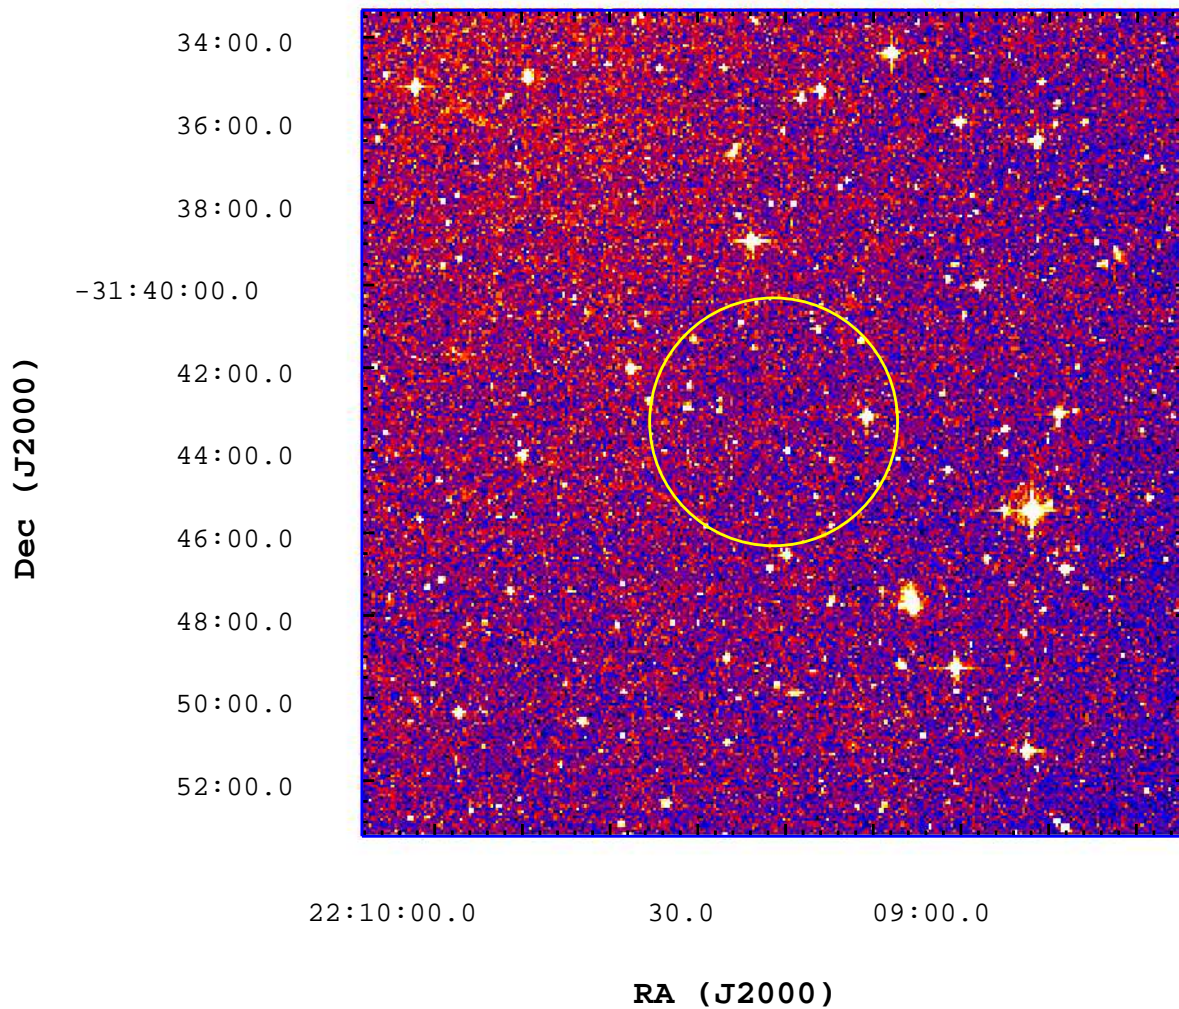

UVOT Finding Chart

OBSID 00577968000 / DATE-OBS 2013-11-17T00:38:57.6

2500

3000

3500

4000

4500