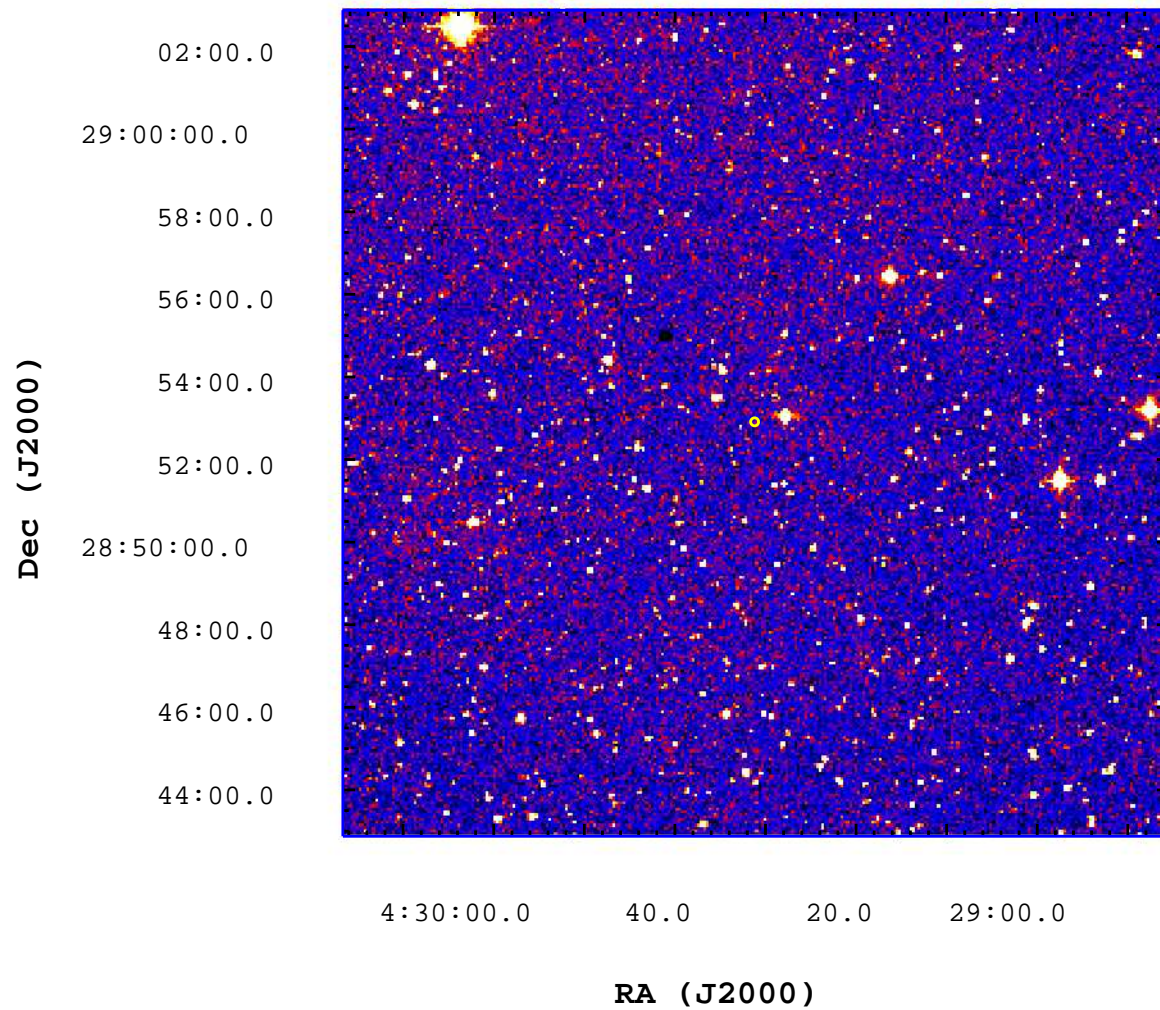

# UVOT Finding Chart

OBSID 00582184000 / DATE-OBS 2013-12-27T04:46:09.0

3500

4000

4500

5000

5500