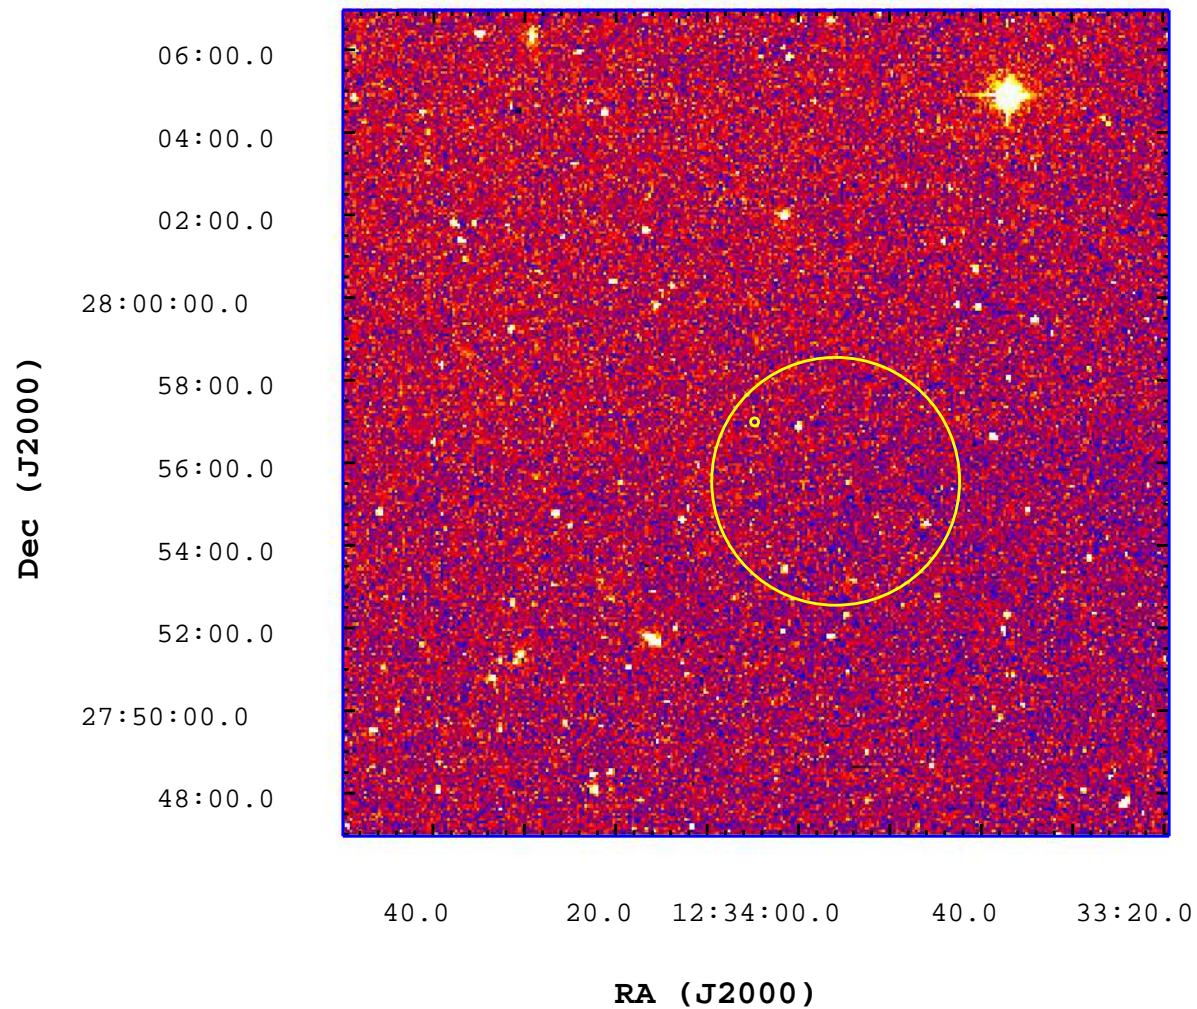

UVOT Finding Chart

OBSID 00583861000 / DATE-OBS 2014-01-14T11:59:52.3

1500

2000

2500

3000

3500

4000