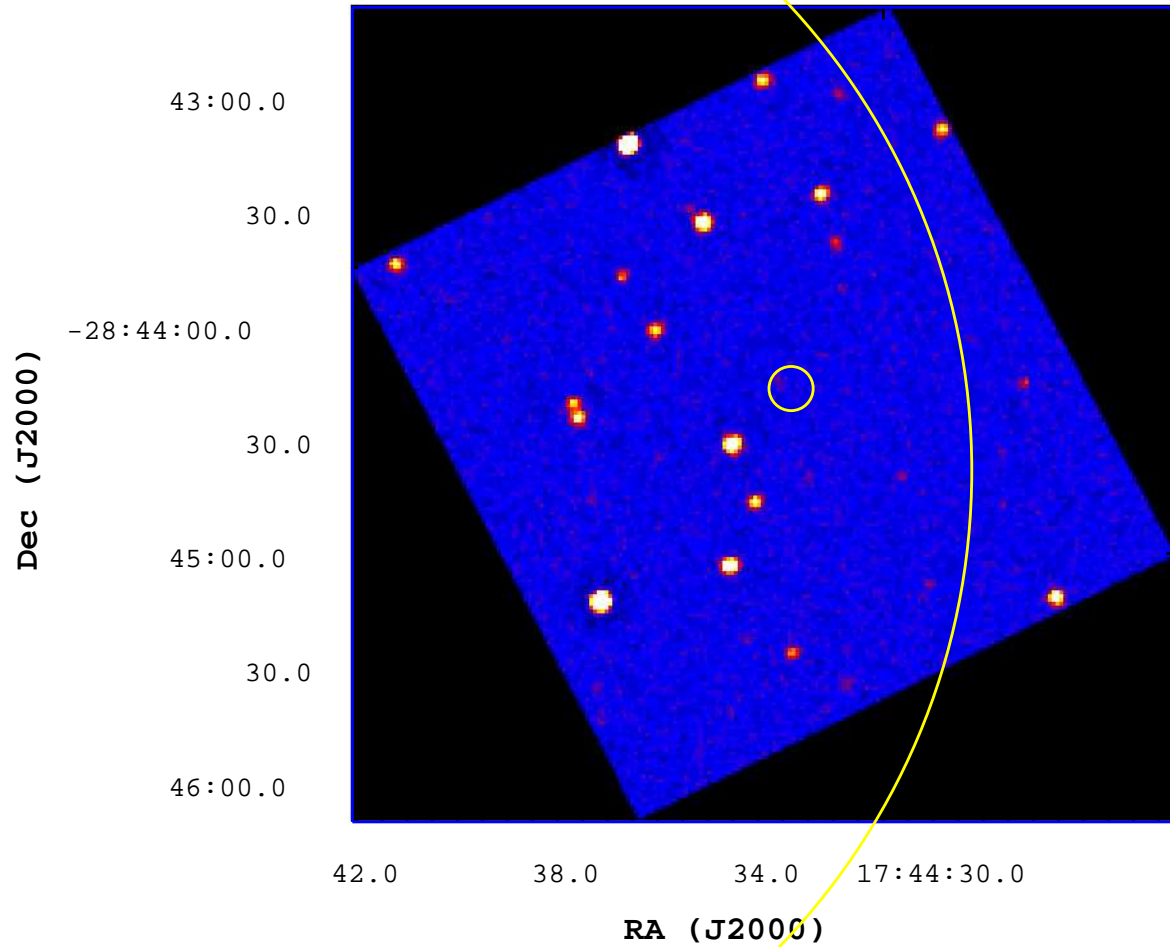

UVOT Finding Chart

OBSID 00586363000 / DATE-OBS 2014-02-11T22:26:18.1

20

40

60

80

100

120