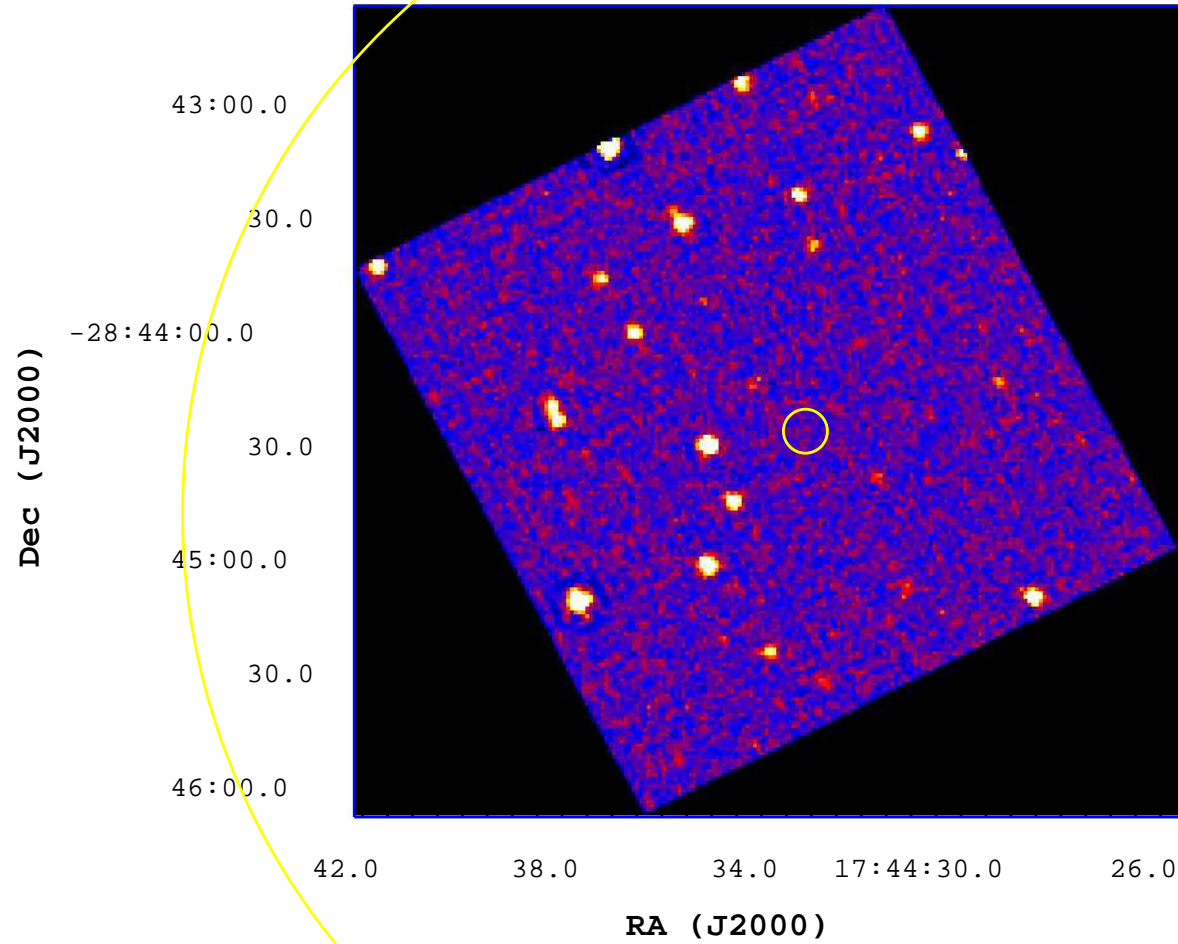

UVOT Finding Chart

OBSID 00586863000 / DATE-OBS 2014-02-17T14:23:20.0

10

20

30

40

50