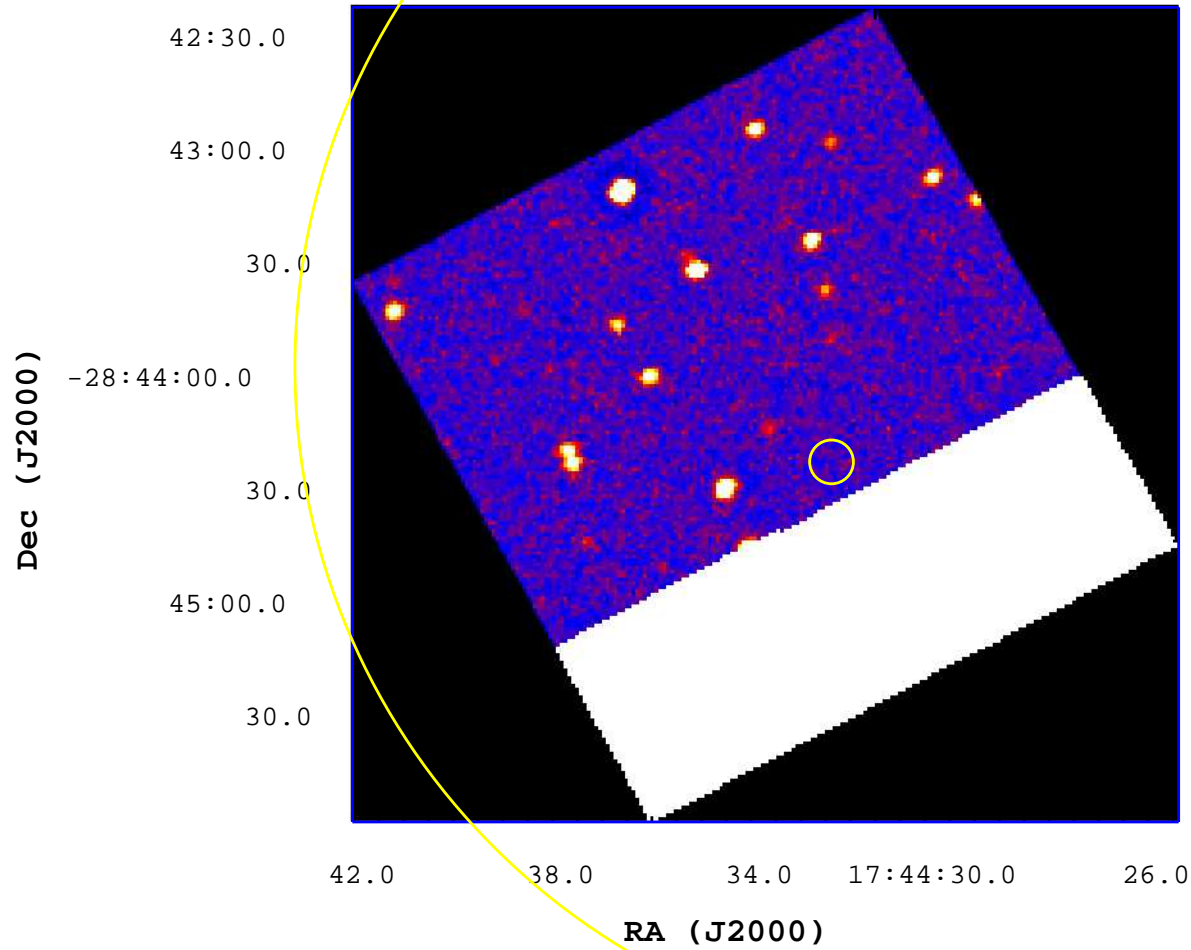

# UVOT Finding Chart

OBSID 00589512000 / DATE-OBS 2014-03-01T01:43:31.6

10

20

30

40

50

60