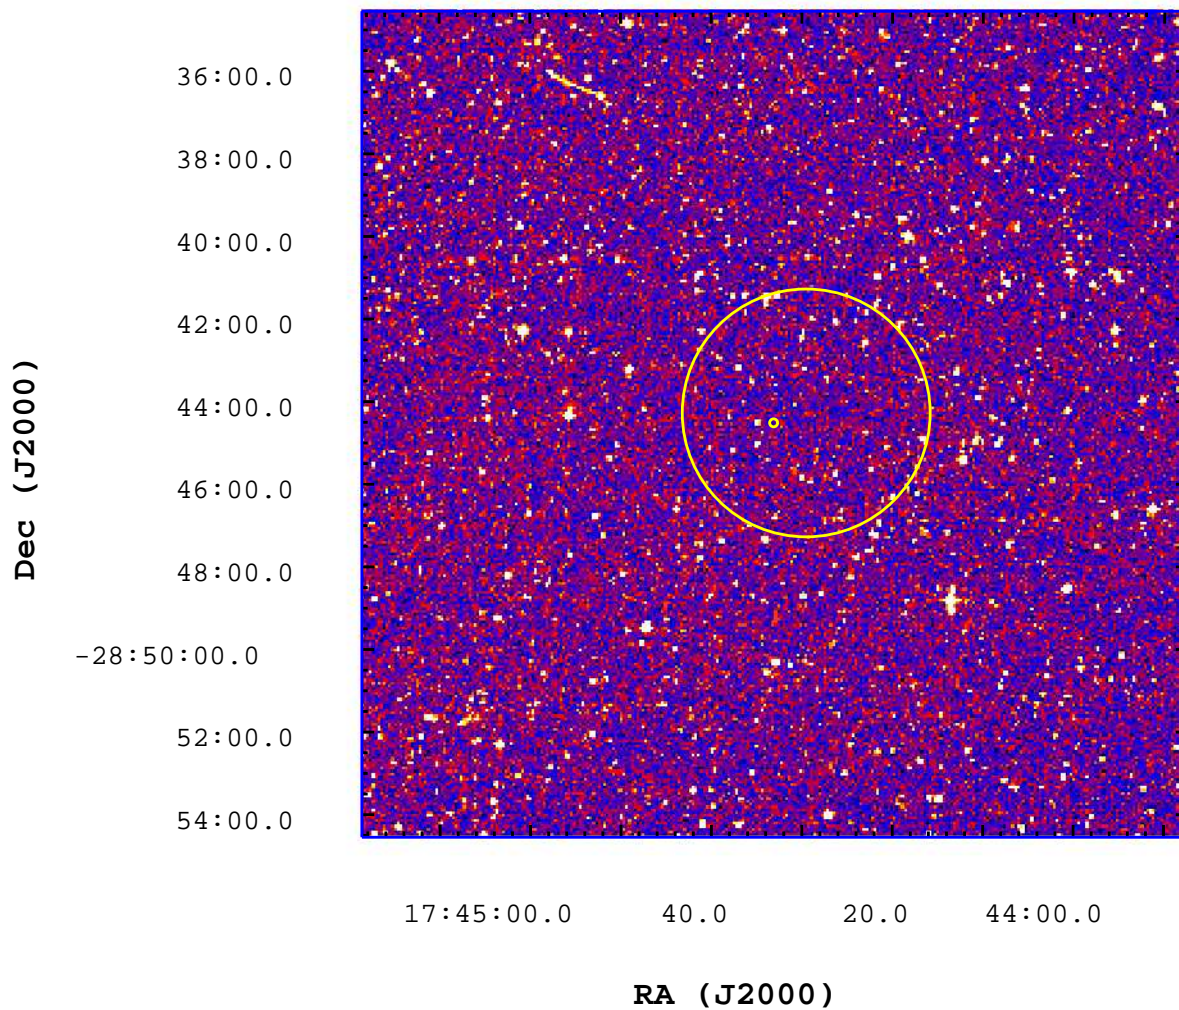

UVOT Finding Chart

OBSID 00590310000 / DATE-OBS 2014-03-04T17:37:46.6

1400

1600

1800

2000

2200

2400

2600

2800

3000