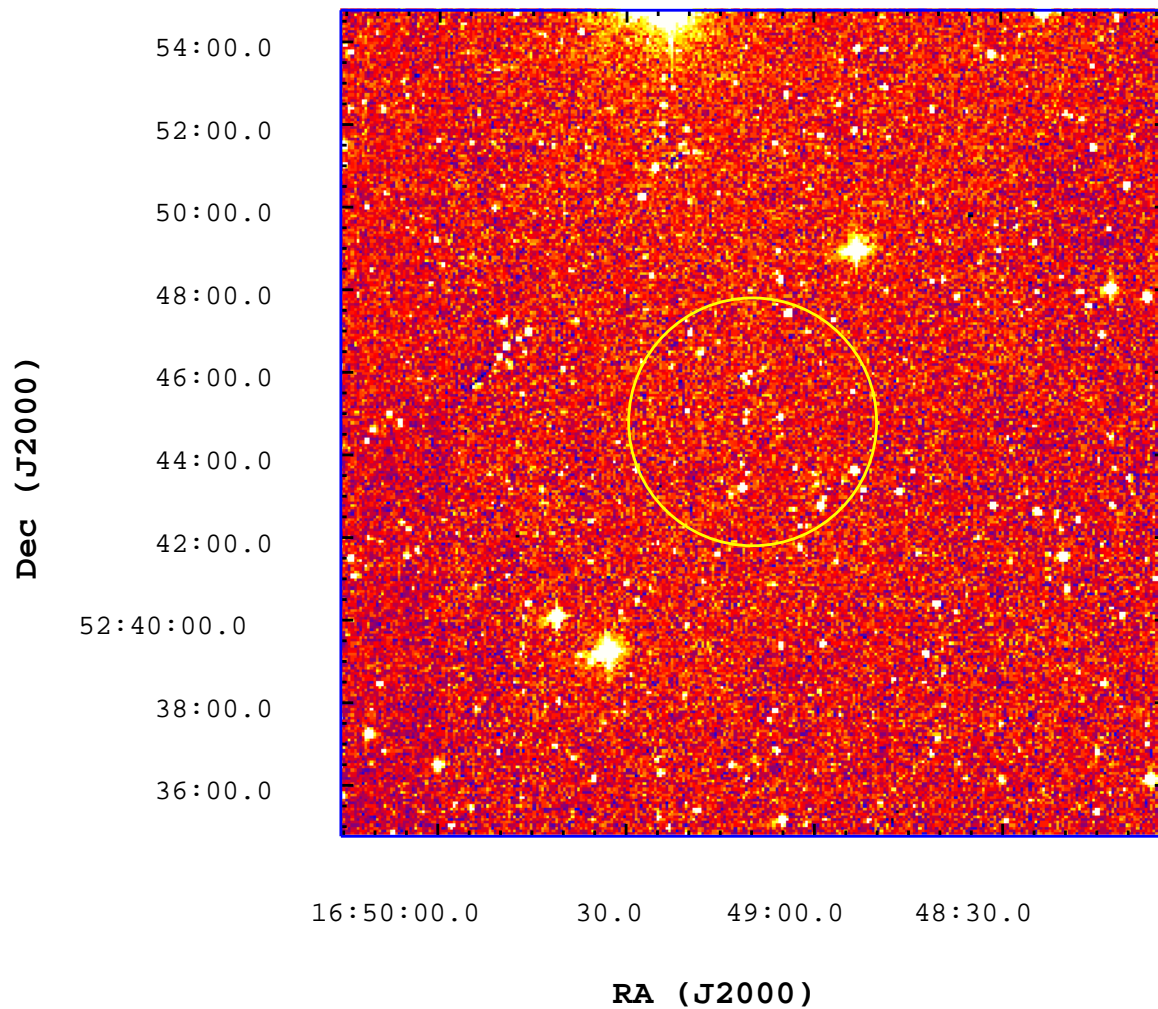

UVOT Finding Chart

OBSID 00591392000 / DATE-OBS 2014-03-11T22:11:19.5

2500

3000

3500

4000

4500