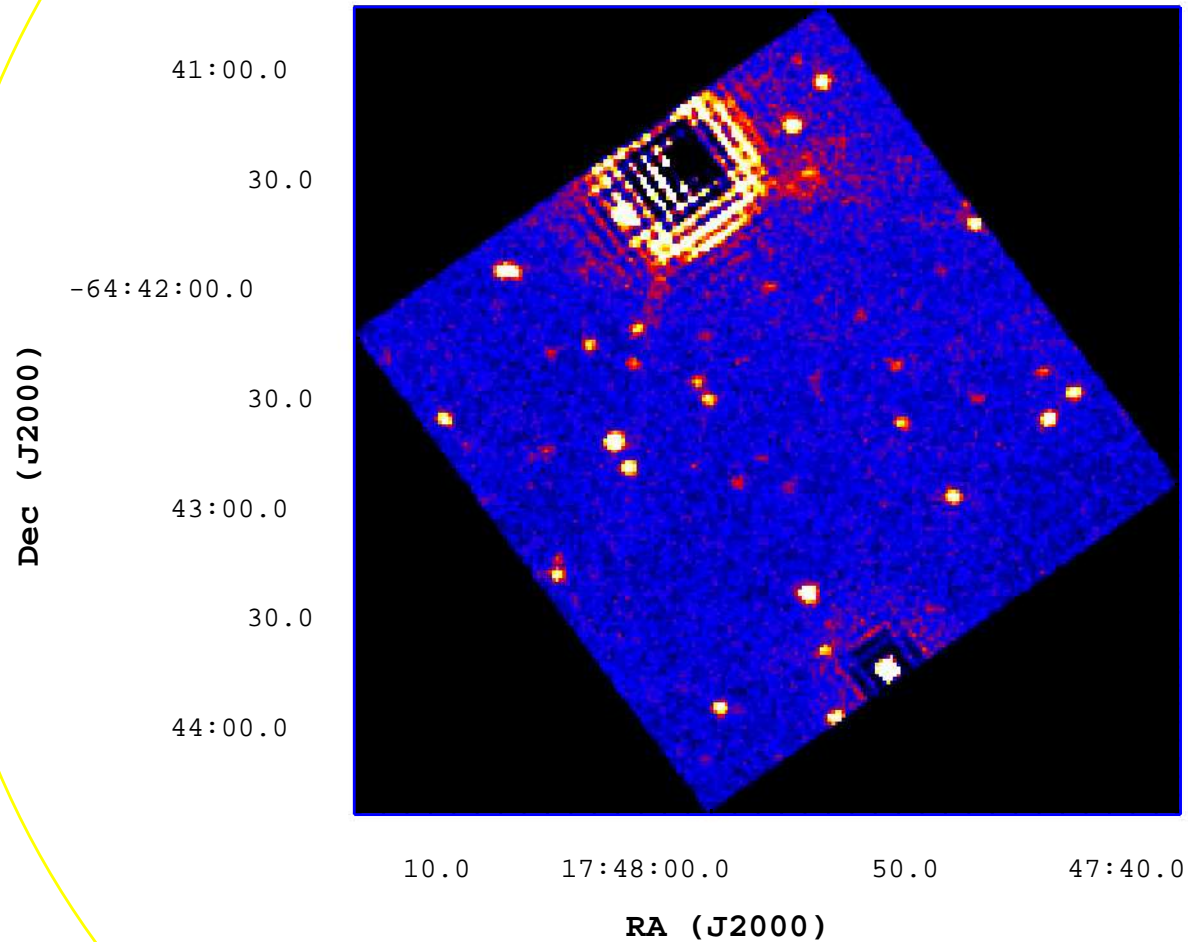

# UVOT Finding Chart

OBSID 00593433000 / DATE-OBS 2014-03-27T04:59:34.5

5

10

15

20

25

30