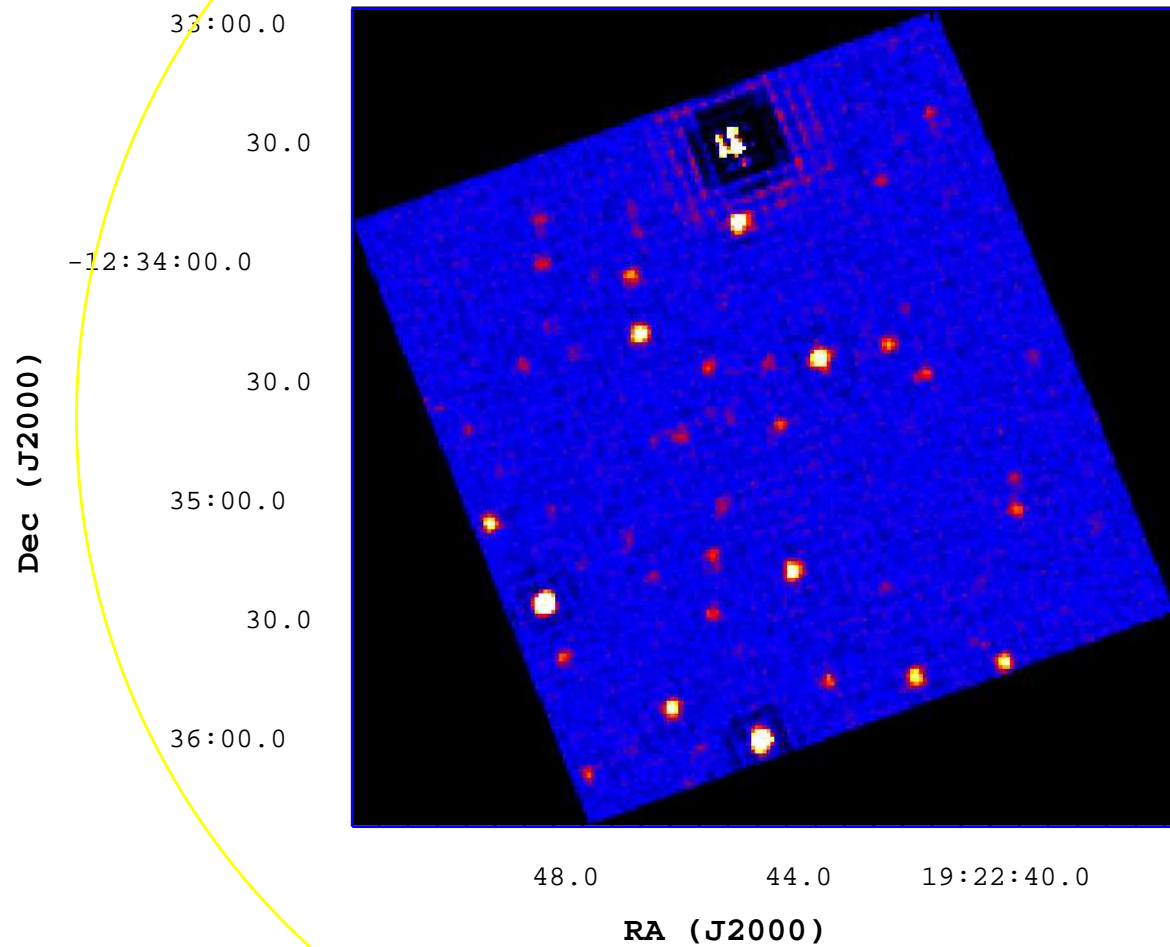

UVOT Finding Chart

OBSID 00595141000 / DATE-OBS 2014-04-08T13:30:41.5

0

20

40

60

80

100

120

140