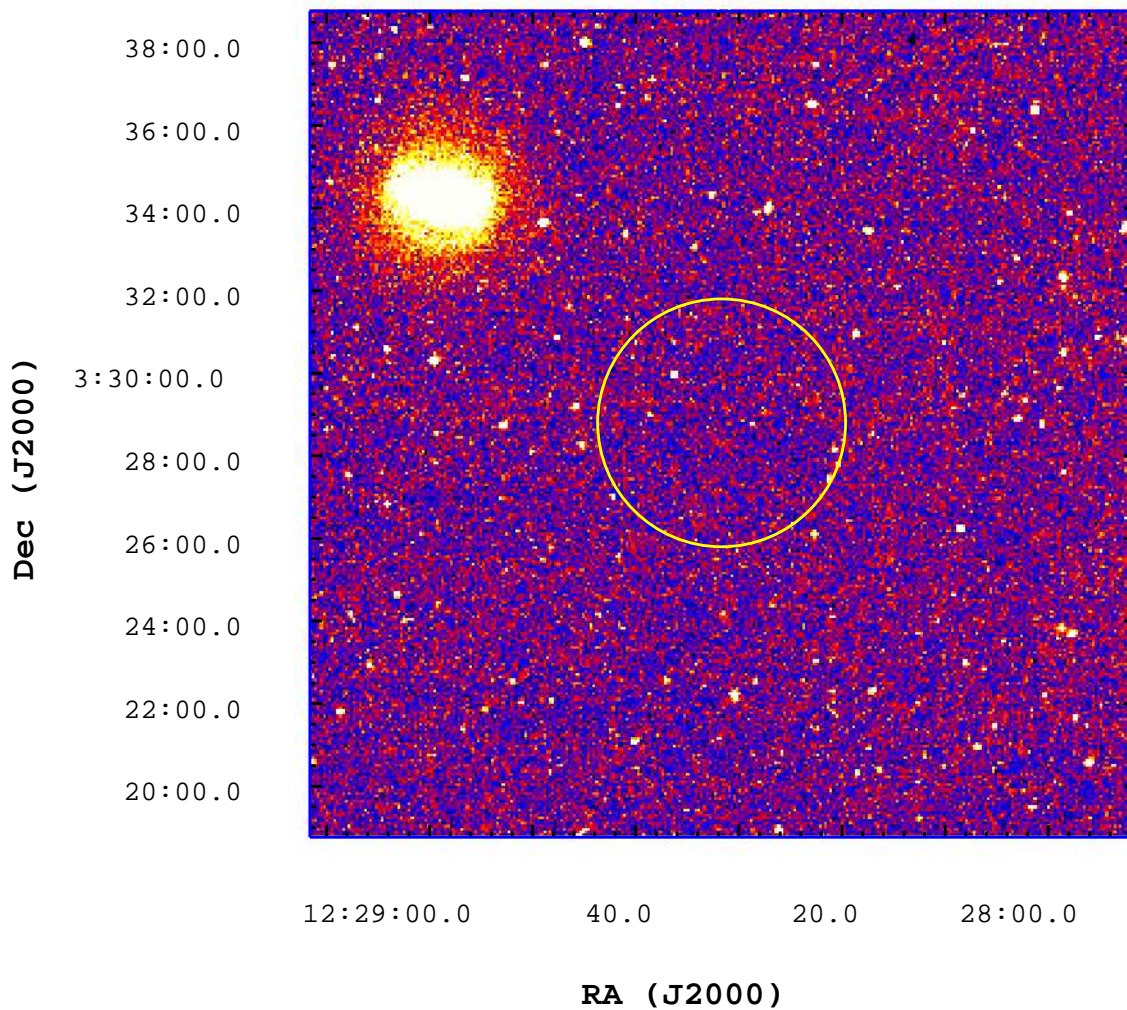

UVOT Finding Chart

OBSID 00595345000 / DATE-OBS 2014-04-10T17:22:37.1

3000

3500

4000

4500

5000