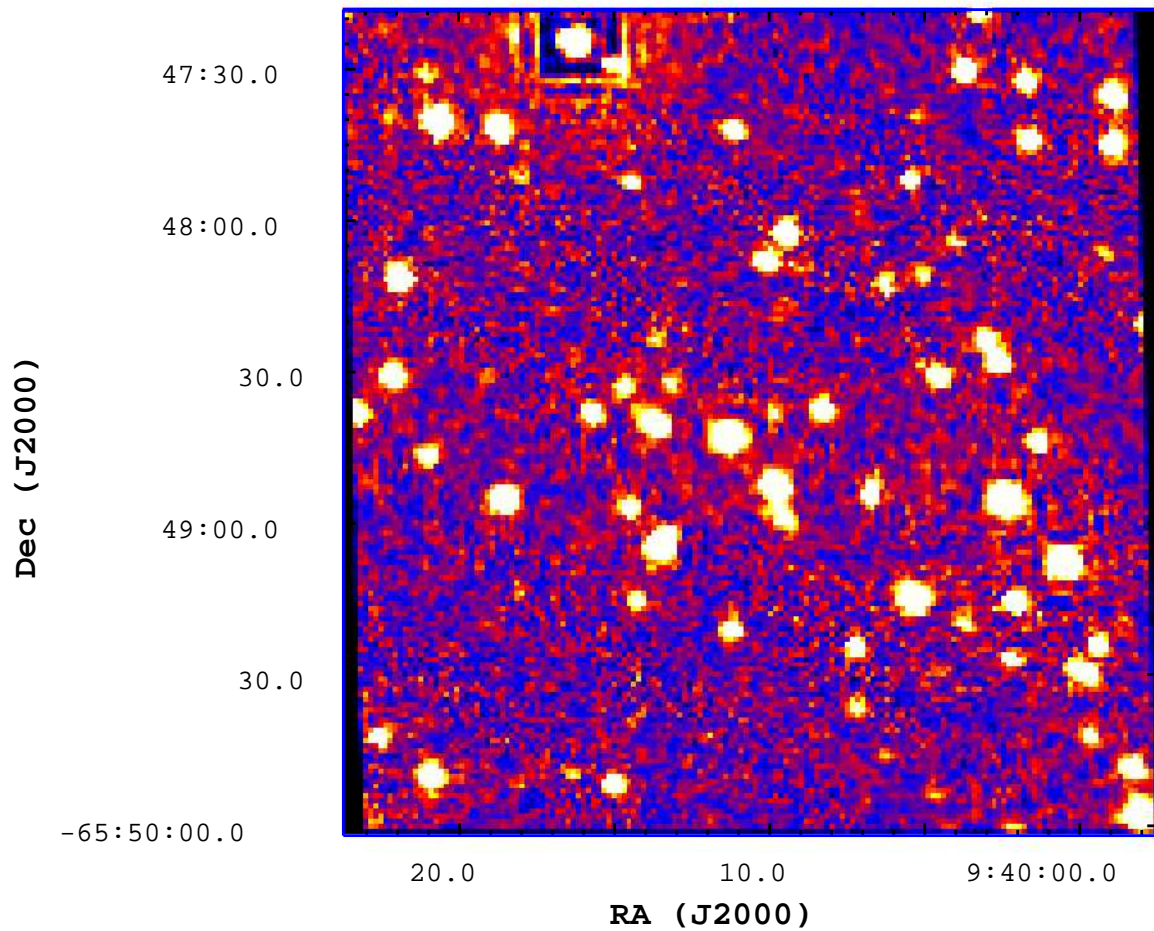

UVOT Finding Chart

OBSID 00595608000 / DATE-OBS 2014-04-12T22:24:58.2

5

10

15

20