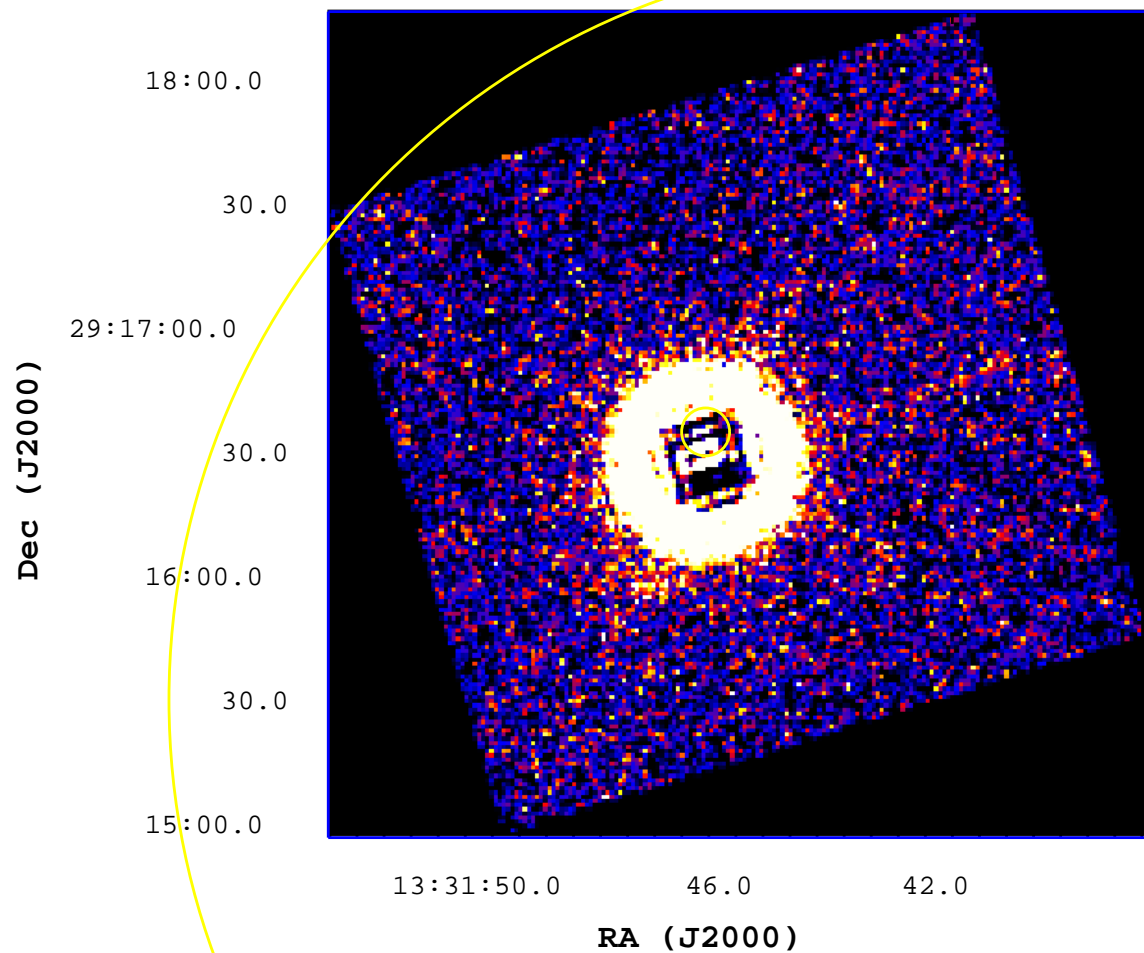

UVOT Finding Chart

OBSID 00596958000 / DATE-OBS 2014-04-23T21:12:03.8

0.5

1

1.5

2

2.5

3