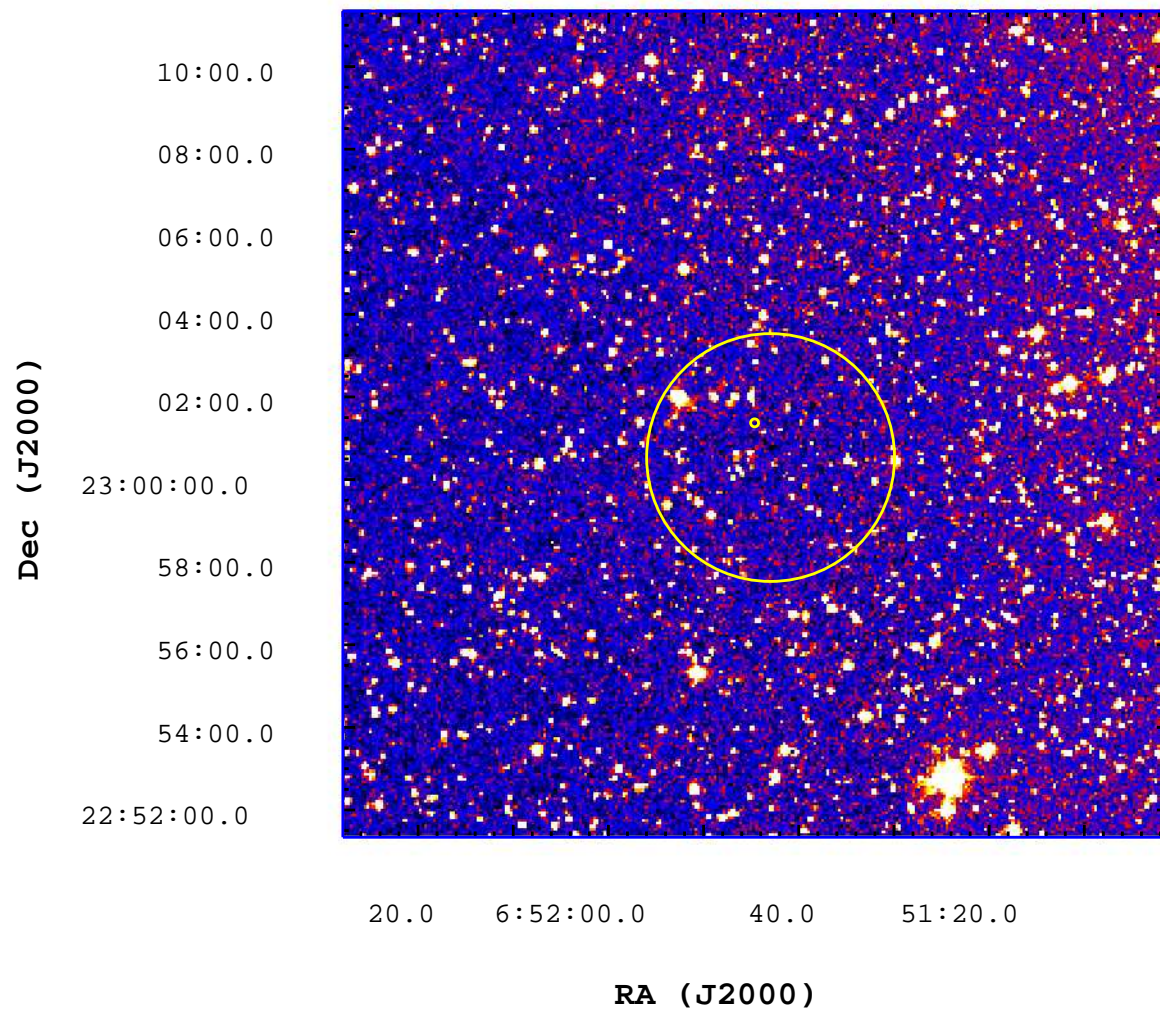

# UVOT Finding Chart

OBSID 00597722000 / DATE-OBS 2014-04-30T20:36:51.7

3000

3500

4000

4500

5000